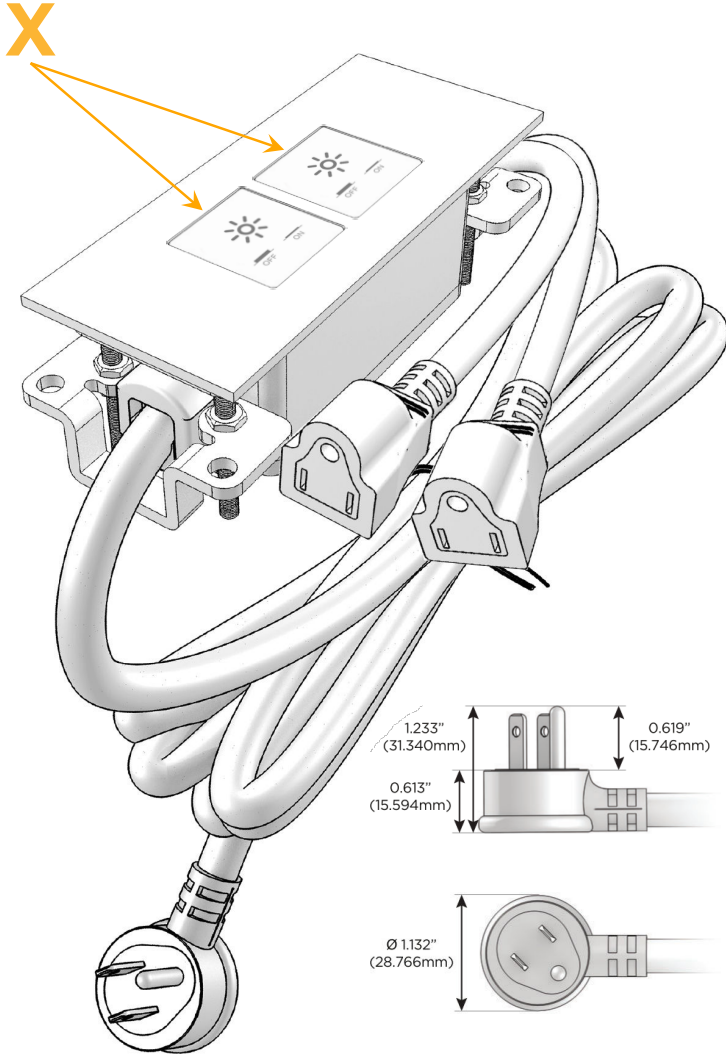

M-POWER-2T

AC POWER & DATA CONNECTIVITY SOLUTION

M-POWER-2T-XX-BRATP

Specs:

Modules/Ports:

- X Switched AC

Distributed by

Mormax Company, Inc.

8 Westchester Plaza

Elmsford, NY 10523

914-699-0101

sales@mormax.com

mormax.com