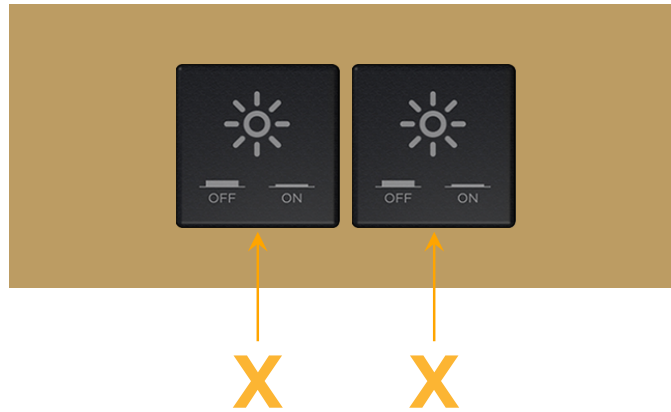

Trim Plate Finish: **BRASS (ABS)**

Custom Finishes Available

M-POWER-2T-XX-BRATP

Features:

Module/Port Options:

- A** Tamper Resistant AC Receptacle
- E** USB-A & USB-C (20W)
- M** Double USB-A (Fast Charging Ports - 18W)
- H** HDMI
- 6** CAT 6
- 12** RJ 12
- X** Switched AC
- Y** 3-Way Switch (Low Voltage)
- V** USB-C (45W High Speed Charging Port)
- S** USB-C (25W High Speed Charging Port)
- R** Switched AC (Rocker Switch)
- D** Dimmer Switch

Plug:

Supplied with Low Profile Flat 45° Angle 120 VAC Plug

Optional Standard Straight 120 VAC Plug

Optional Straight 120 VAC Pass-through Plug

- CLEAN, COMPACT DESIGN
- STREAMLINED
- LOW PROFILE
- SIDE-EXITING CORDS
- PLUG & PLAY
- 6' AC CORD & PLUG (FLAT PLUG STANDARD)
- CUSTOMIZABLE CONFIGURATIONS AND FINISHES
- UL LISTED FOR MOUNTING IN FURNITURE
- 15A