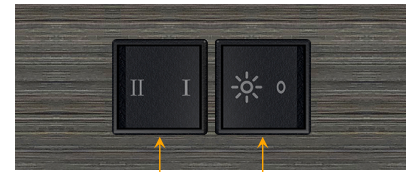

Trim Plate Finish: **GUNMETAL (ABS)**

Custom Finishes Available

M-POWER-2T-RY-S3ATP(2)

R Y

Y R

Features:

Module/Port Options:

- A** Tamper Resistant AC Receptacle
- E** USB-A & USB-C (20W)
- M** Double USB-A (Fast Charging Ports - 18W)
- H** HDMI
- 6** CAT 6
- 12** RJ 12
- X** Switched AC
- Y** 3-Way Switch (Low Voltage)
- V** USB-C (45W High Speed Charging Port)
- S** USB-C (25W High Speed Charging Port)
- R** Switched AC (Rocker Switch)
- D** Dimmer Switch