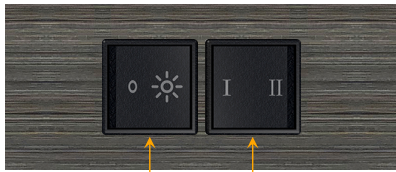

Trim Plate Finish: **GUNMETAL (ABS)**

Custom Finishes Available

M-POWER-2T-RY-S3ATP(2)

R Y

Y R

Features:

Module/Port Options:

- A** Tamper Resistant AC Receptacle
- E** USB-A & USB-C (20W)
- M** Double USB-A (Fast Charging Ports - 18W)
- H** HDMI
- 6** CAT 6
- 12** RJ 12
- X** Switched AC
- Y** 3-Way Switch (Low Voltage)
- V** USB-C (45W High Speed Charging Port)
- S** USB-C (25W High Speed Charging Port)
- R** Switched AC (Rocker Switch)
- D** Dimmer Switch