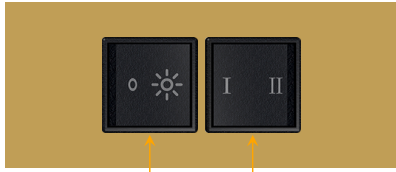

Trim Plate Finish: **SOLID BRASS**

Custom Finishes Available

M-POWER-2T-RY-BRTP(2)

R Y

Y R

Features:

Module/Port Options:

- A** Tamper Resistant AC Receptacle
- E** USB-A & USB-C (20W)
- M** Double USB-A (Fast Charging Ports - 18W)
- H** HDMI
- 6** CAT 6
- 12** RJ 12
- X** Switched AC
- Y** 3-Way Switch (Low Voltage)
- V** USB-C (45W High Speed Charging Port)
- S** USB-C (25W High Speed Charging Port)
- R** Switched AC (Rocker Switch)
- D** Dimmer Switch