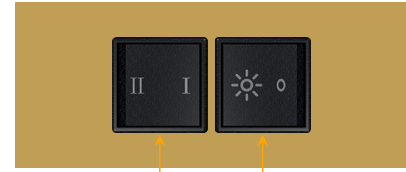

Trim Plate Finish: **SOLID BRASS**

Custom Finishes Available

M-POWER-2T-RY-BRTP(2)

R Y

Y R

Features:

Module/Port Options:

- A** Tamper Resistant AC Receptacle
- E** USB-A & USB-C (20W)
- M** Double USB-A (Fast Charging Ports - 18W)
- H** HDMI
- 6** CAT 6
- 12** RJ 12
- X** Switched AC
- Y** 3-Way Switch (Low Voltage)
- V** USB-C (45W High Speed Charging Port)
- S** USB-C (25W High Speed Charging Port)
- R** Switched AC (Rocker Switch)
- D** Dimmer Switch