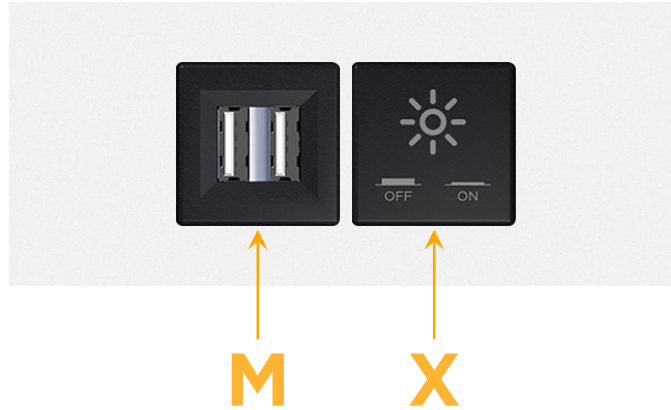

Trim Plate Finish: **WHITE (STEEL)**

Custom Finishes Available

M-POWER-2T-MX-WTP

Features:

### Module/Port Options:

- A** Tamper Resistant AC Receptacle
- E** USB-A & USB-C (20W)
- M** Double USB-A (Fast Charging Ports - 18W)
- H** HDMI
- 6** CAT 6
- 12** RJ 12
- X** Switched AC
- Y** 3-Way Switch (Low Voltage)
- V** USB-C (45W High Speed Charging Port)
- S** USB-C (25W High Speed Charging Port)
- R** Switched AC (Rocker Switch)
- D** Dimmer Switch

### Plug:

Supplied with Low Profile Flat 45° Angle 120 VAC Plug

Optional Standard Straight 120 VAC Plug

Optional Straight 120 VAC Pass-through Plug

- CLEAN, COMPACT DESIGN
- STREAMLINED
- LOW PROFILE
- SIDE-EXITING CORDS
- PLUG & PLAY
- 6' AC CORD & PLUG (FLAT PLUG STANDARD)
- CUSTOMIZABLE CONFIGURATIONS AND FINISHES
- UL LISTED FOR MOUNTING IN FURNITURE
- 15A