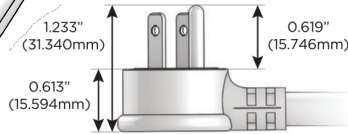

sales@mormax.com

mormax.com

Specs:

**Modules/Ports:**

**M** Double USB-A (Fast Charging Ports - 18W)

**X** Switched AC

**M X**

TOP