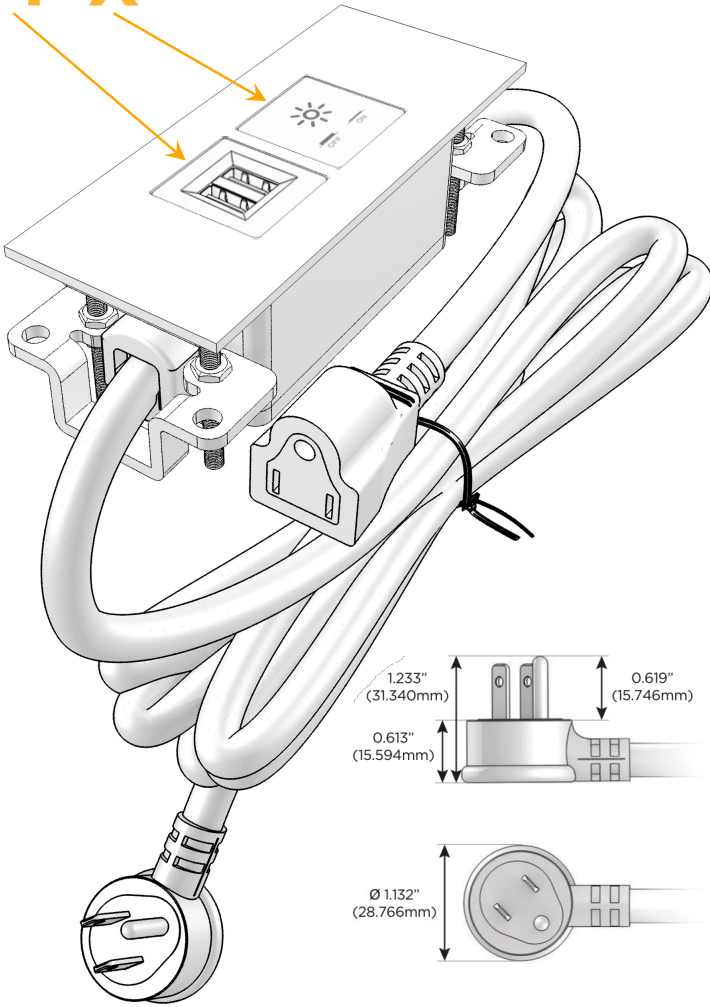

### Module/Port Options:

- A** Tamper Resistant AC Receptacle
- E** USB-A & USB-C (20W)
- M** Double USB-A (Fast Charging Ports - 18W)
- H** HDMI
- 6** CAT 6
- 12** RJ 12
- X** Switched AC
- Y** 3-Way Switch (Low Voltage)
- V** USB-C (45W High Speed Charging Port)
- S** USB-C (25W High Speed Charging Port)
- R** Switched AC (Rocker Switch)
- D** Dimmer Switch

### Plug:

Supplied with Low Profile Flat 45° Angle 120 VAC Plug

Optional Standard Straight 120 VAC Plug

Optional Straight 120 VAC Pass-through Plug

- CLEAN, COMPACT DESIGN
- STREAMLINED
- LOW PROFILE
- SIDE-EXITING CORDS
- PLUG & PLAY
- 6' AC CORD & PLUG (FLAT PLUG STANDARD)
- CUSTOMIZABLE CONFIGURATIONS AND FINISHES
- UL LISTED FOR MOUNTING IN FURNITURE
- 15A

sales@mormax.com

mormax.com

Specs:

**Modules/Ports:**

**M** Double USB-A (Fast Charging Ports - 18W)

**X** Switched AC

**M X**

TOP