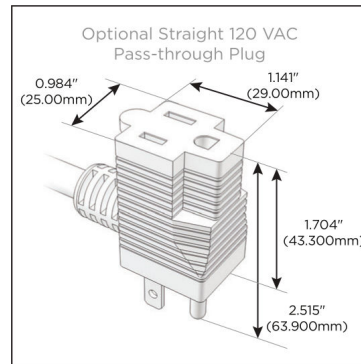

### Module/Port Options:

- A** Tamper Resistant AC Receptacle
- E** USB-A & USB-C (20W)
- M** Double USB-A (Fast Charging Ports - 18W)
- H** HDMI
- 6** CAT 6
- 12** RJ 12
- X** Switched AC
- Y** 3-Way Switch (Low Voltage)
- V** USB-C (45W High Speed Charging Port)
- S** USB-C (25W High Speed Charging Port)
- R** Switched AC (Rocker Switch)
- D** Dimmer Switch

### Plug:

Supplied with Low Profile Flat 45° Angle 120 VAC Plug

Optional Standard Straight 120 VAC Plug

Optional Straight 120 VAC Pass-through Plug

- CLEAN, COMPACT DESIGN
- STREAMLINED
- LOW PROFILE
- SIDE-EXITING CORDS
- PLUG & PLAY
- 6' AC CORD & PLUG (FLAT PLUG STANDARD)
- CUSTOMIZABLE CONFIGURATIONS AND FINISHES
- UL LISTED FOR MOUNTING IN FURNITURE
- 15A

sales@mormax.com

mormax.com

Specs:

**Modules/Ports:**

**M** Double USB-A (Fast Charging Ports - 18W)

**X** Switched AC

**M X**

TOP