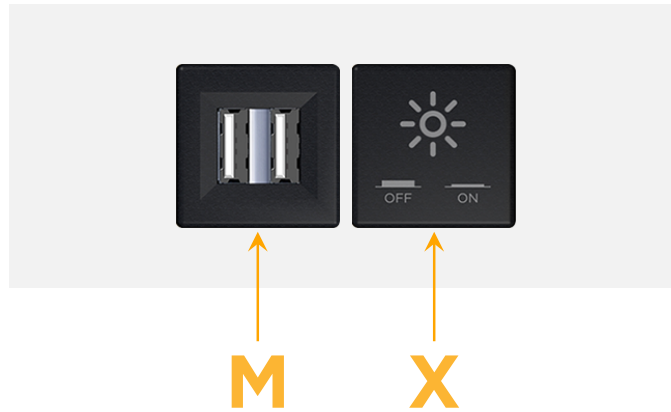

Trim Plate Finish: **WHITE (ABS)**

Custom Finishes Available

M-POWER-2T-MX-WATP

Features:

Module/Port Options:

- A** Tamper Resistant AC Receptacle
- E** USB-A & USB-C (20W)
- M** Double USB-A (Fast Charging Ports - 18W)
- H** HDMI
- 6** CAT 6
- 12** RJ 12
- X** Switched AC
- Y** 3-Way Switch (Low Voltage)
- V** USB-C (45W High Speed Charging Port)
- S** USB-C (25W High Speed Charging Port)
- R** Switched AC (Rocker Switch)
- D** Dimmer Switch

Plug:

Supplied with Low Profile Flat 45° Angle 120 VAC Plug

Optional Standard Straight 120 VAC Plug

Optional Straight 120 VAC Pass-through Plug

- CLEAN, COMPACT DESIGN
- STREAMLINED
- LOW PROFILE
- SIDE-EXITING CORDS
- PLUG & PLAY
- 6' AC CORD & PLUG (FLAT PLUG STANDARD)
- CUSTOMIZABLE CONFIGURATIONS AND FINISHES
- UL LISTED FOR MOUNTING IN FURNITURE
- 15A

sales@mormax.com

mormax.com

Specs:

Modules/Ports:

M Double USB-A (Fast Charging Ports - 18W)

X Switched AC

M X

TOP