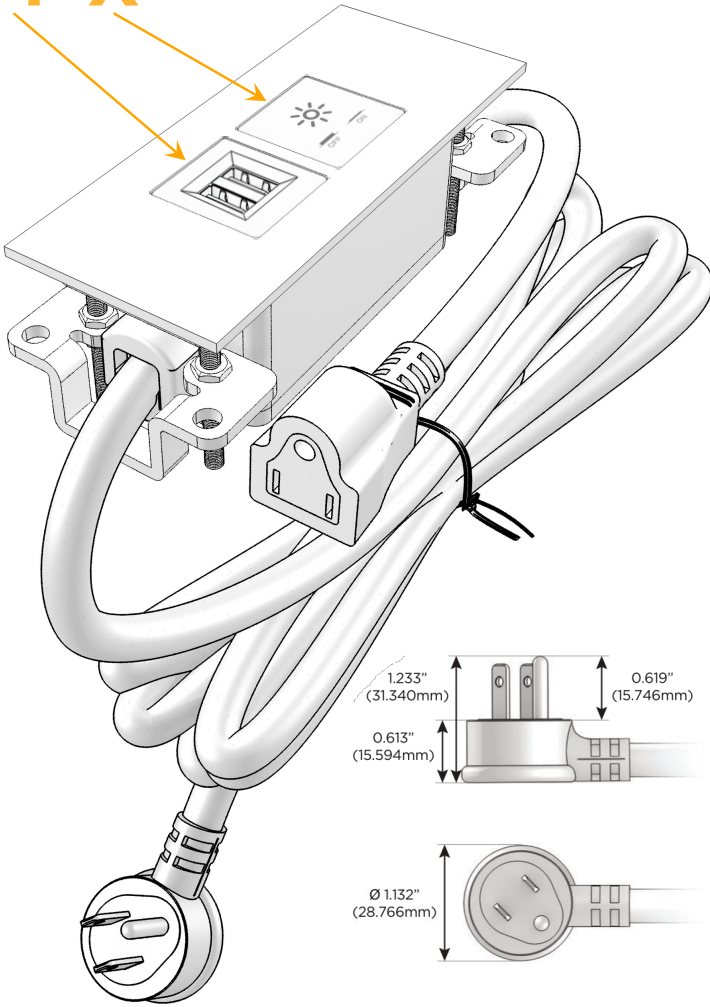

Trim Plate Finish: **WHITE (ABS)**

Custom Finishes Available

M-POWER-2T-MX-WATP

Features:

Module/Port Options:

- A** Tamper Resistant AC Receptacle
- E** USB-A & USB-C (20W)
- M** Double USB-A (Fast Charging Ports - 18W)
- H** HDMI
- 6** CAT 6
- 12** RJ 12
- X** Switched AC
- Y** 3-Way Switch (Low Voltage)
- V** USB-C (45W High Speed Charging Port)
- S** USB-C (25W High Speed Charging Port)
- R** Switched AC (Rocker Switch)
- D** Dimmer Switch

Plug:

Supplied with Low Profile Flat 45° Angle 120 VAC Plug

Optional Standard Straight 120 VAC Plug

Optional Straight 120 VAC Pass-through Plug

- CLEAN, COMPACT DESIGN
- STREAMLINED
- LOW PROFILE
- SIDE-EXITING CORDS
- PLUG & PLAY
- 6' AC CORD & PLUG (FLAT PLUG STANDARD)
- CUSTOMIZABLE CONFIGURATIONS AND FINISHES
- UL LISTED FOR MOUNTING IN FURNITURE
- 15A

sales@mormax.com

mormax.com

Specs:

Modules/Ports:

M Double USB-A (Fast Charging Ports - 18W)

X Switched AC

M X

TOP