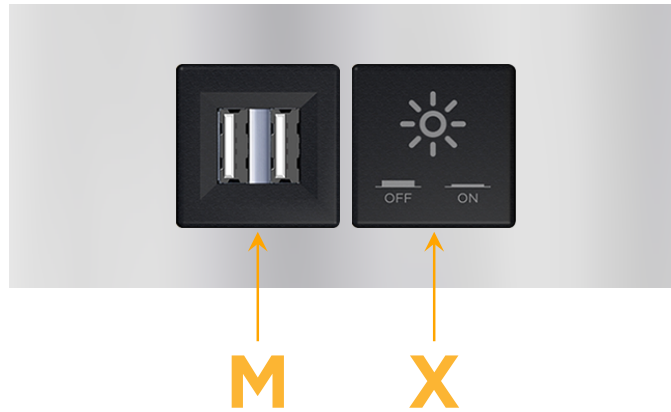

Trim Plate Finish: **STAINLESS STEEL MIRROR FINISH**

Custom Finishes Available

M-POWER-2T-MX-SS8TP

Features:

Module/Port Options:

- A** Tamper Resistant AC Receptacle
- E** USB-A & USB-C (20W)
- M** Double USB-A (Fast Charging Ports - 18W)
- H** HDMI
- 6** CAT 6
- 12** RJ 12
- X** Switched AC
- Y** 3-Way Switch (Low Voltage)
- V** USB-C (45W High Speed Charging Port)
- S** USB-C (25W High Speed Charging Port)
- R** Switched AC (Rocker Switch)
- D** Dimmer Switch

Plug:

Supplied with Low Profile Flat 45° Angle 120 VAC Plug

Optional Standard Straight 120 VAC Plug

Optional Straight 120 VAC Pass-through Plug

- CLEAN, COMPACT DESIGN
- STREAMLINED
- LOW PROFILE
- SIDE-EXITING CORDS
- PLUG & PLAY
- 6' AC CORD & PLUG (FLAT PLUG STANDARD)
- CUSTOMIZABLE CONFIGURATIONS AND FINISHES
- UL LISTED FOR MOUNTING IN FURNITURE
- 15A

sales@mormax.com

mormax.com

Specs:

Modules/Ports:

M Double USB-A (Fast Charging Ports - 18W)

X Switched AC

M X

TOP