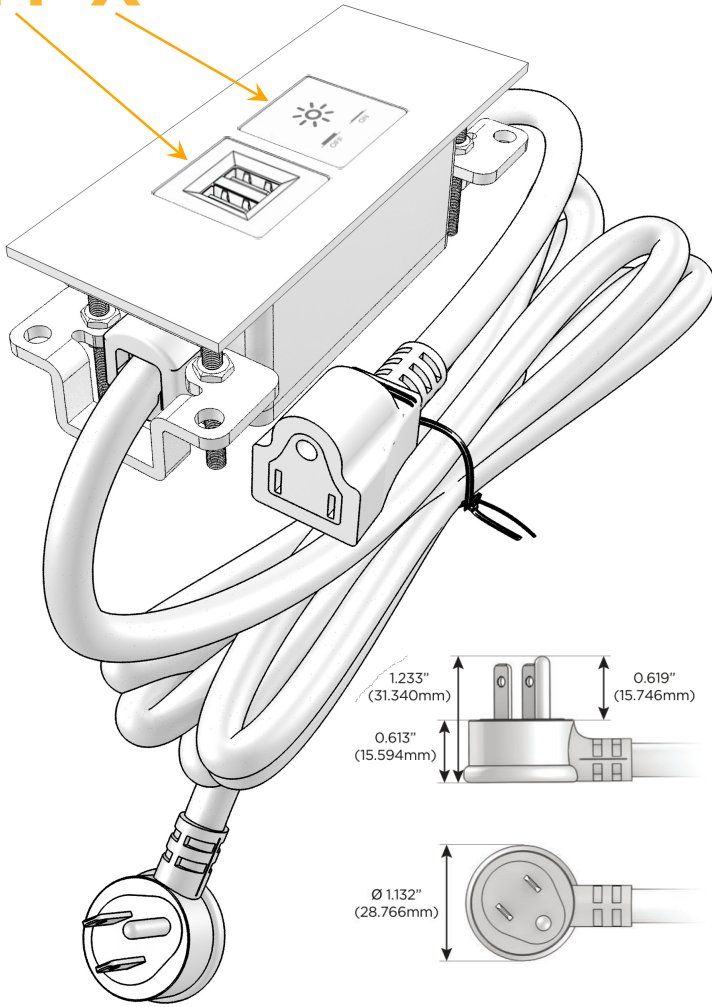

Trim Plate Finish: **STAINLESS STEEL MIRROR FINISH**

Custom Finishes Available

M-POWER-2T-MX-SS8TP

Features:

Module/Port Options:

- A** Tamper Resistant AC Receptacle
- E** USB-A & USB-C (20W)
- M** Double USB-A (Fast Charging Ports - 18W)
- H** HDMI
- 6** CAT 6
- 12** RJ 12
- X** Switched AC
- Y** 3-Way Switch (Low Voltage)
- V** USB-C (45W High Speed Charging Port)
- S** USB-C (25W High Speed Charging Port)
- R** Switched AC (Rocker Switch)
- D** Dimmer Switch

Plug:

Supplied with Low Profile Flat 45° Angle 120 VAC Plug

Optional Standard Straight 120 VAC Plug

Optional Straight 120 VAC Pass-through Plug

- CLEAN, COMPACT DESIGN
- STREAMLINED
- LOW PROFILE
- SIDE-EXITING CORDS
- PLUG & PLAY
- 6' AC CORD & PLUG (FLAT PLUG STANDARD)
- CUSTOMIZABLE CONFIGURATIONS AND FINISHES
- UL LISTED FOR MOUNTING IN FURNITURE
- 15A

sales@mormax.com

mormax.com

Specs:

Modules/Ports:

M Double USB-A (Fast Charging Ports - 18W)

X Switched AC

M X

TOP