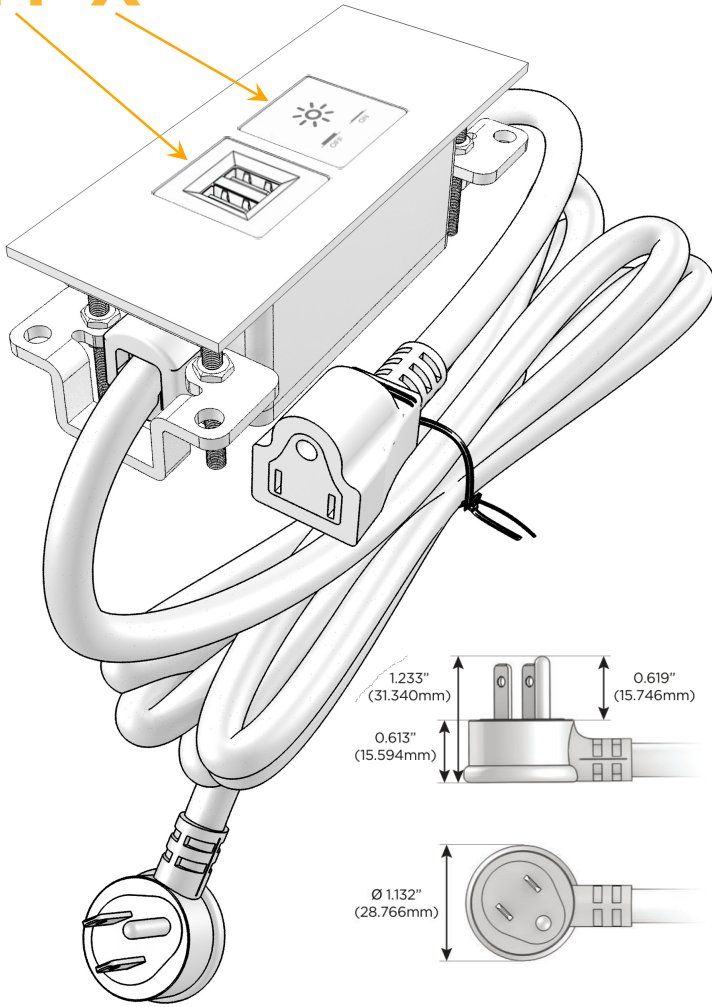

Trim Plate Finish: **SATIN NICKEL (ABS)**

Custom Finishes Available

M-POWER-2T-MX-SATP

Features:

Module/Port Options:

- A** Tamper Resistant AC Receptacle
- E** USB-A & USB-C (20W)
- M** Double USB-A (Fast Charging Ports - 18W)
- H** HDMI
- 6** CAT 6
- 12** RJ 12
- X** Switched AC
- Y** 3-Way Switch (Low Voltage)
- V** USB-C (45W High Speed Charging Port)
- S** USB-C (25W High Speed Charging Port)
- R** Switched AC (Rocker Switch)
- D** Dimmer Switch

Plug:

Supplied with Low Profile Flat 45° Angle 120 VAC Plug

Optional Standard Straight 120 VAC Plug

Optional Straight 120 VAC Pass-through Plug

- CLEAN, COMPACT DESIGN
- STREAMLINED
- LOW PROFILE
- SIDE-EXITING CORDS
- PLUG & PLAY
- 6' AC CORD & PLUG (FLAT PLUG STANDARD)
- CUSTOMIZABLE CONFIGURATIONS AND FINISHES
- UL LISTED FOR MOUNTING IN FURNITURE
- 15A

sales@mormax.com

mormax.com

Specs:

Modules/Ports:

M Double USB-A (Fast Charging Ports - 18W)

X Switched AC

M X

TOP