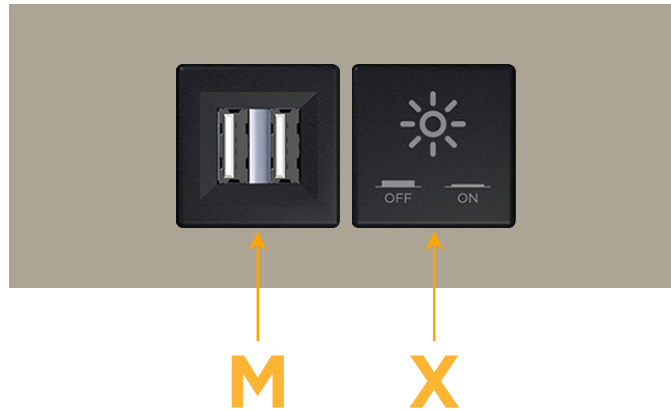

Trim Plate Finish: **SATIN NICKEL (ABS)**

Custom Finishes Available

M-POWER-2T-MX-SATP

Features:

Module/Port Options:

- A** Tamper Resistant AC Receptacle
- E** USB-A & USB-C (20W)
- M** Double USB-A (Fast Charging Ports - 18W)
- H** HDMI
- 6** CAT 6
- 12** RJ 12
- X** Switched AC
- Y** 3-Way Switch (Low Voltage)
- V** USB-C (45W High Speed Charging Port)
- S** USB-C (25W High Speed Charging Port)
- R** Switched AC (Rocker Switch)
- D** Dimmer Switch

Plug:

Supplied with Low Profile Flat 45° Angle 120 VAC Plug

Optional Standard Straight 120 VAC Plug

Optional Straight 120 VAC Pass-through Plug

- CLEAN, COMPACT DESIGN
- STREAMLINED
- LOW PROFILE
- SIDE-EXITING CORDS
- PLUG & PLAY
- 6' AC CORD & PLUG (FLAT PLUG STANDARD)
- CUSTOMIZABLE CONFIGURATIONS AND FINISHES
- UL LISTED FOR MOUNTING IN FURNITURE
- 15A

sales@mormax.com

mormax.com

Specs:

Modules/Ports:

M Double USB-A (Fast Charging Ports - 18W)

X Switched AC

M X

TOP