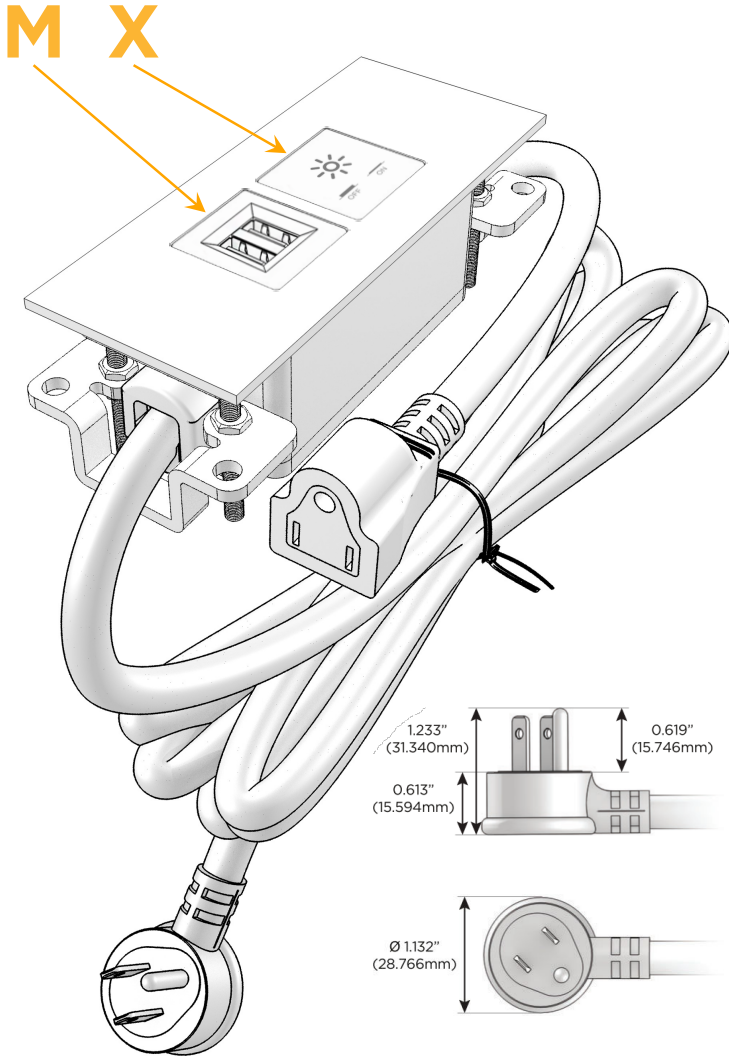

Trim Plate Finish: **GUNMETAL (ABS)**

Custom Finishes Available

M-POWER-2T-MX-S3ATP

Features:

Module/Port Options:

- A** Tamper Resistant AC Receptacle
- E** USB-A & USB-C (20W)
- M** Double USB-A (Fast Charging Ports - 18W)
- H** HDMI
- 6** CAT 6
- 12** RJ 12
- X** Switched AC
- Y** 3-Way Switch (Low Voltage)
- V** USB-C (45W High Speed Charging Port)
- S** USB-C (25W High Speed Charging Port)
- R** Switched AC (Rocker Switch)
- D** Dimmer Switch

Plug:

Supplied with Low Profile Flat 45° Angle 120 VAC Plug

Optional Standard Straight 120 VAC Plug

Optional Straight 120 VAC Pass-through Plug

- CLEAN, COMPACT DESIGN
- STREAMLINED
- LOW PROFILE
- SIDE-EXITING CORDS
- PLUG & PLAY
- 6' AC CORD & PLUG (FLAT PLUG STANDARD)
- CUSTOMIZABLE CONFIGURATIONS AND FINISHES
- UL LISTED FOR MOUNTING IN FURNITURE
- 15A

sales@mormax.com

mormax.com

Specs:

Modules/Ports:

M Double USB-A (Fast Charging Ports - 18W)

X Switched AC

TOP