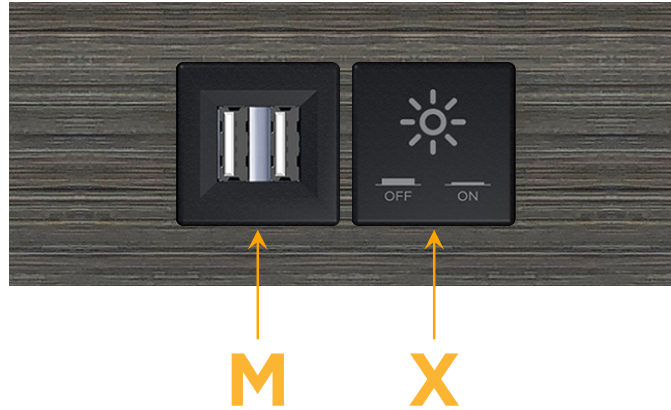

Trim Plate Finish: **GUNMETAL (ABS)**

Custom Finishes Available

M-POWER-2T-MX-S3ATP

Features:

Module/Port Options:

- A** Tamper Resistant AC Receptacle
- E** USB-A & USB-C (20W)
- M** Double USB-A (Fast Charging Ports - 18W)
- H** HDMI
- 6** CAT 6
- 12** RJ 12
- X** Switched AC
- Y** 3-Way Switch (Low Voltage)
- V** USB-C (45W High Speed Charging Port)
- S** USB-C (25W High Speed Charging Port)
- R** Switched AC (Rocker Switch)
- D** Dimmer Switch

Plug:

Supplied with Low Profile Flat 45° Angle 120 VAC Plug

Optional Standard Straight 120 VAC Plug

Optional Straight 120 VAC Pass-through Plug

- CLEAN, COMPACT DESIGN
- STREAMLINED
- LOW PROFILE
- SIDE-EXITING CORDS
- PLUG & PLAY
- 6' AC CORD & PLUG (FLAT PLUG STANDARD)
- CUSTOMIZABLE CONFIGURATIONS AND FINISHES
- UL LISTED FOR MOUNTING IN FURNITURE
- 15A

sales@mormax.com

mormax.com

Specs:

Modules/Ports:

M Double USB-A (Fast Charging Ports - 18W)

X Switched AC

TOP