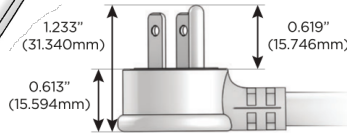

sales@mormax.com

mormax.com

Specs:

Modules/Ports:

M Double USB-A (Fast Charging Ports - 18W)

X Switched AC

TOP