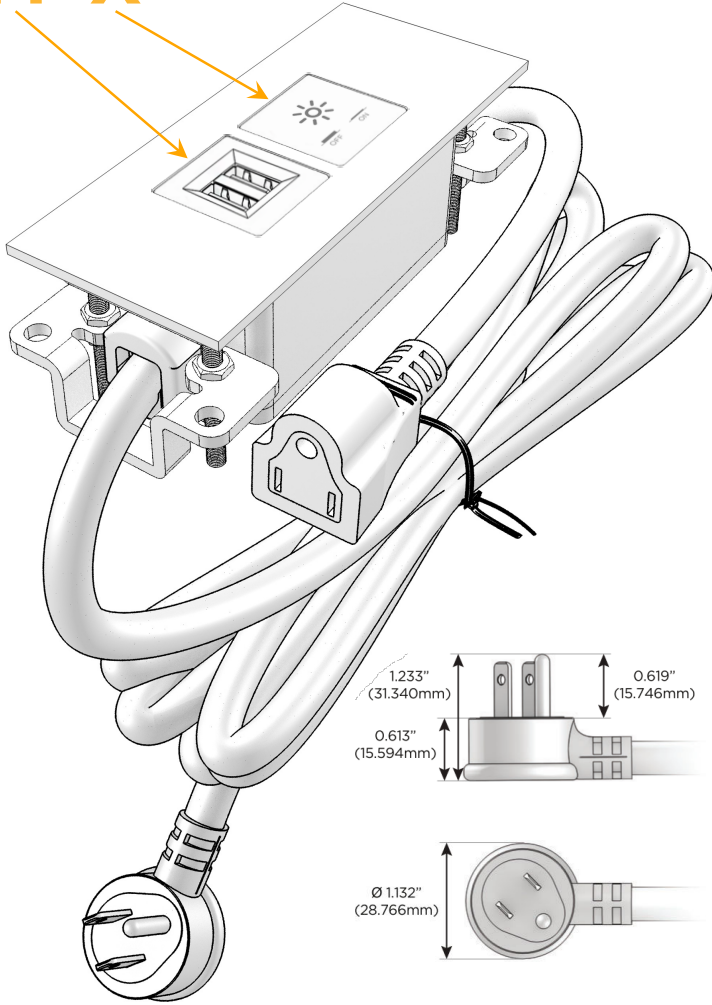

Trim Plate Finish: **SOLID BRONZE**

Custom Finishes Available

M-POWER-2T-MX-BZTP

Features:

Module/Port Options:

- A** Tamper Resistant AC Receptacle
- E** USB-A & USB-C (20W)
- M** Double USB-A (Fast Charging Ports - 18W)
- H** HDMI
- 6** CAT 6
- 12** RJ 12
- X** Switched AC
- Y** 3-Way Switch (Low Voltage)
- V** USB-C (45W High Speed Charging Port)
- S** USB-C (25W High Speed Charging Port)
- R** Switched AC (Rocker Switch)
- D** Dimmer Switch

Plug:

Supplied with Low Profile Flat 45° Angle 120 VAC Plug

Optional Standard Straight 120 VAC Plug

Optional Straight 120 VAC Pass-through Plug

- CLEAN, COMPACT DESIGN
- STREAMLINED
- LOW PROFILE
- SIDE-EXITING CORDS
- PLUG & PLAY
- 6' AC CORD & PLUG (FLAT PLUG STANDARD)
- CUSTOMIZABLE CONFIGURATIONS AND FINISHES
- UL LISTED FOR MOUNTING IN FURNITURE
- 15A

sales@mormax.com

mormax.com

Specs:

Modules/Ports:

M Double USB-A (Fast Charging Ports - 18W)

X Switched AC

M X

TOP