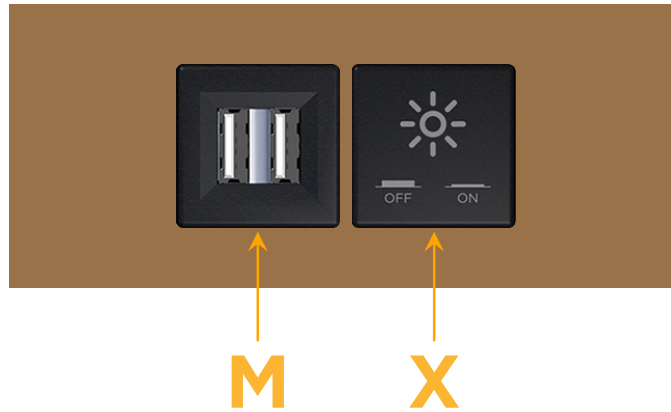

Trim Plate Finish: **SOLID BRONZE**

Custom Finishes Available

M-POWER-2T-MX-BZTP

Features:

Module/Port Options:

- A** Tamper Resistant AC Receptacle
- E** USB-A & USB-C (20W)
- M** Double USB-A (Fast Charging Ports - 18W)
- H** HDMI
- 6** CAT 6
- 12** RJ 12
- X** Switched AC
- Y** 3-Way Switch (Low Voltage)
- V** USB-C (45W High Speed Charging Port)
- S** USB-C (25W High Speed Charging Port)
- R** Switched AC (Rocker Switch)
- D** Dimmer Switch

Plug:

Supplied with Low Profile Flat 45° Angle 120 VAC Plug

Optional Standard Straight 120 VAC Plug

Optional Straight 120 VAC Pass-through Plug

- CLEAN, COMPACT DESIGN
- STREAMLINED
- LOW PROFILE
- SIDE-EXITING CORDS
- PLUG & PLAY
- 6' AC CORD & PLUG (FLAT PLUG STANDARD)
- CUSTOMIZABLE CONFIGURATIONS AND FINISHES
- UL LISTED FOR MOUNTING IN FURNITURE
- 15A

sales@mormax.com

mormax.com

Specs:

Modules/Ports:

M Double USB-A (Fast Charging Ports - 18W)

X Switched AC

M X

TOP