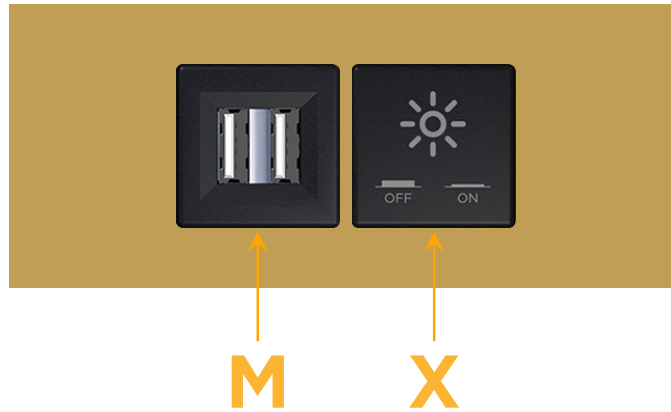

Trim Plate Finish: **SOLID BRASS**

Custom Finishes Available

M-POWER-2T-MX-BRTP

Features:

Module/Port Options:

- A** Tamper Resistant AC Receptacle
- E** USB-A & USB-C (20W)
- M** Double USB-A (Fast Charging Ports - 18W)
- H** HDMI
- 6** CAT 6
- 12** RJ 12
- X** Switched AC
- Y** 3-Way Switch (Low Voltage)
- V** USB-C (45W High Speed Charging Port)
- S** USB-C (25W High Speed Charging Port)
- R** Switched AC (Rocker Switch)
- D** Dimmer Switch

Plug:

Supplied with Low Profile Flat 45° Angle 120 VAC Plug

Optional Standard Straight 120 VAC Plug

Optional Straight 120 VAC Pass-through Plug

- CLEAN, COMPACT DESIGN
- STREAMLINED
- LOW PROFILE
- SIDE-EXITING CORDS
- PLUG & PLAY
- 6' AC CORD & PLUG (FLAT PLUG STANDARD)
- CUSTOMIZABLE CONFIGURATIONS AND FINISHES
- UL LISTED FOR MOUNTING IN FURNITURE
- 15A

sales@mormax.com

mormax.com

Specs:

Modules/Ports:

M Double USB-A (Fast Charging Ports - 18W)

X Switched AC

M X

TOP