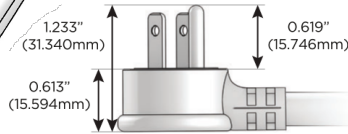

sales@mormax.com

mormax.com

Specs:

Modules/Ports:

M Double USB-A (Fast Charging Ports - 18W)

X Switched AC

M X

TOP