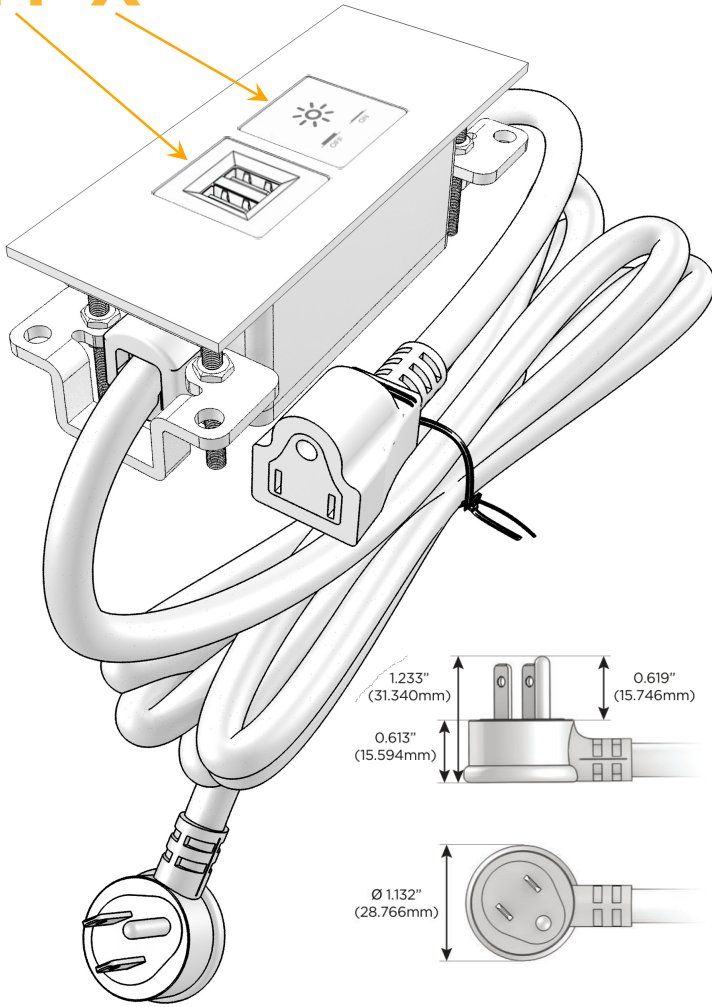

Trim Plate Finish: **SOLID BRASS**

Custom Finishes Available

M-POWER-2T-MX-BRTP

Features:

Module/Port Options:

- A** Tamper Resistant AC Receptacle
- E** USB-A & USB-C (20W)
- M** Double USB-A (Fast Charging Ports - 18W)
- H** HDMI
- 6** CAT 6
- 12** RJ 12
- X** Switched AC
- Y** 3-Way Switch (Low Voltage)
- V** USB-C (45W High Speed Charging Port)
- S** USB-C (25W High Speed Charging Port)
- R** Switched AC (Rocker Switch)
- D** Dimmer Switch

Plug:

Supplied with Low Profile Flat 45° Angle 120 VAC Plug

Optional Standard Straight 120 VAC Plug

Optional Straight 120 VAC Pass-through Plug

- CLEAN, COMPACT DESIGN
- STREAMLINED
- LOW PROFILE
- SIDE-EXITING CORDS
- PLUG & PLAY
- 6' AC CORD & PLUG (FLAT PLUG STANDARD)
- CUSTOMIZABLE CONFIGURATIONS AND FINISHES
- UL LISTED FOR MOUNTING IN FURNITURE
- 15A

sales@mormax.com

mormax.com

Specs:

Modules/Ports:

M Double USB-A (Fast Charging Ports - 18W)

X Switched AC

M X

TOP