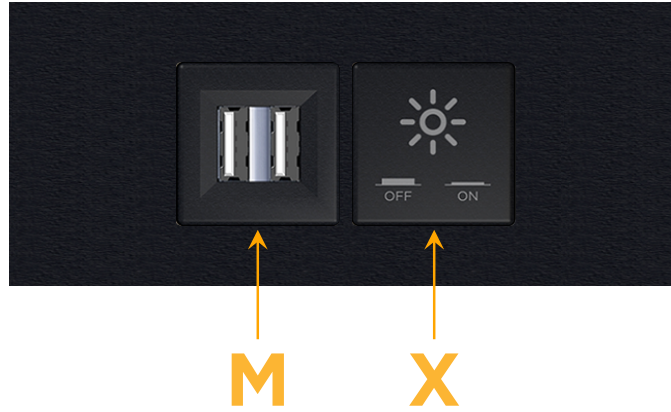

Trim Plate Finish: **BLACK (ABS)**

Custom Finishes Available

M-POWER-2T-MX-BATP

Features:

Module/Port Options:

- A** Tamper Resistant AC Receptacle
- E** USB-A & USB-C (20W)
- M** Double USB-A (Fast Charging Ports - 18W)
- H** HDMI
- 6** CAT 6
- 12** RJ 12
- X** Switched AC
- Y** 3-Way Switch (Low Voltage)
- V** USB-C (45W High Speed Charging Port)
- S** USB-C (25W High Speed Charging Port)
- R** Switched AC (Rocker Switch)
- D** Dimmer Switch

Plug:

Supplied with Low Profile Flat 45° Angle 120 VAC Plug

Optional Standard Straight 120 VAC Plug

Optional Straight 120 VAC Pass-through Plug

- CLEAN, COMPACT DESIGN
- STREAMLINED
- LOW PROFILE
- SIDE-EXITING CORDS
- PLUG & PLAY
- 6' AC CORD & PLUG (FLAT PLUG STANDARD)
- CUSTOMIZABLE CONFIGURATIONS AND FINISHES
- UL LISTED FOR MOUNTING IN FURNITURE
- 15A