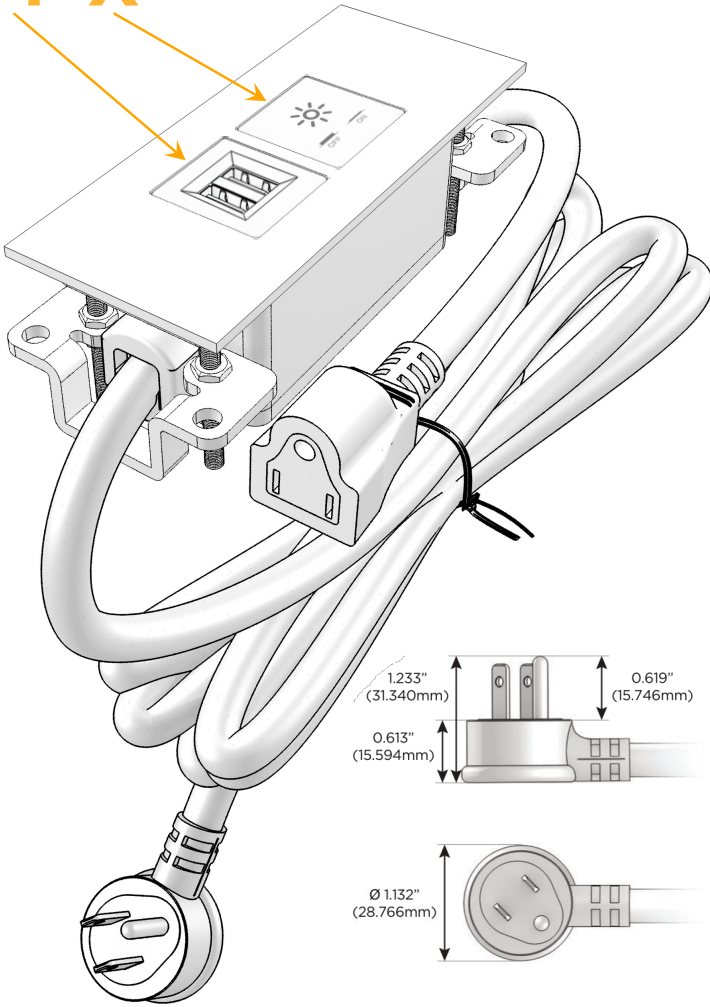

Trim Plate Finish: **SATIN BLACK (ABS)**

Custom Finishes Available

M-POWER-2T-MX-B2ATP

Features:

Module/Port Options:

- A** Tamper Resistant AC Receptacle
- E** USB-A & USB-C (20W)
- M** Double USB-A (Fast Charging Ports - 18W)
- H** HDMI
- 6** CAT 6
- 12** RJ 12
- X** Switched AC
- Y** 3-Way Switch (Low Voltage)
- V** USB-C (45W High Speed Charging Port)
- S** USB-C (25W High Speed Charging Port)
- R** Switched AC (Rocker Switch)
- D** Dimmer Switch

Plug:

Supplied with Low Profile Flat 45° Angle 120 VAC Plug

Optional Standard Straight 120 VAC Plug

Optional Straight 120 VAC Pass-through Plug

- CLEAN, COMPACT DESIGN
- STREAMLINED
- LOW PROFILE
- SIDE-EXITING CORDS
- PLUG & PLAY
- 6' AC CORD & PLUG (FLAT PLUG STANDARD)
- CUSTOMIZABLE CONFIGURATIONS AND FINISHES
- UL LISTED FOR MOUNTING IN FURNITURE
- 15A

sales@mormax.com

mormax.com

Specs:

Modules/Ports:

M Double USB-A (Fast Charging Ports - 18W)

X Switched AC

M X

TOP