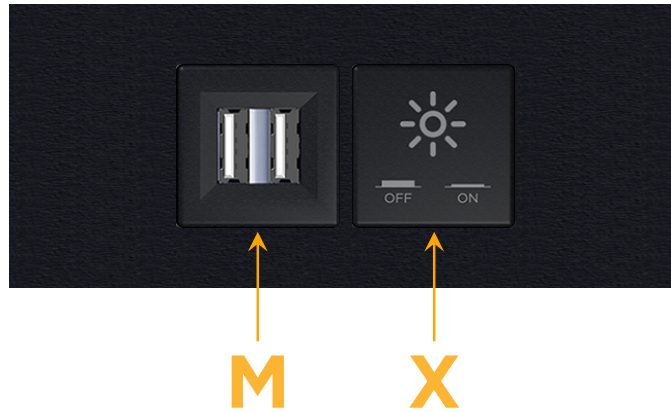

Trim Plate Finish: **SATIN BLACK (ABS)**

Custom Finishes Available

M-POWER-2T-MX-B2ATP

Features:

Module/Port Options:

- A** Tamper Resistant AC Receptacle
- E** USB-A & USB-C (20W)
- M** Double USB-A (Fast Charging Ports - 18W)
- H** HDMI
- 6** CAT 6
- 12** RJ 12
- X** Switched AC
- Y** 3-Way Switch (Low Voltage)
- V** USB-C (45W High Speed Charging Port)
- S** USB-C (25W High Speed Charging Port)
- R** Switched AC (Rocker Switch)
- D** Dimmer Switch

Plug:

Supplied with Low Profile Flat 45° Angle 120 VAC Plug

Optional Standard Straight 120 VAC Plug

Optional Straight 120 VAC Pass-through Plug

- CLEAN, COMPACT DESIGN
- STREAMLINED
- LOW PROFILE
- SIDE-EXITING CORDS
- PLUG & PLAY
- 6' AC CORD & PLUG (FLAT PLUG STANDARD)
- CUSTOMIZABLE CONFIGURATIONS AND FINISHES
- UL LISTED FOR MOUNTING IN FURNITURE
- 15A

sales@mormax.com

mormax.com

Specs:

Modules/Ports:

M Double USB-A (Fast Charging Ports - 18W)

X Switched AC

M X

TOP