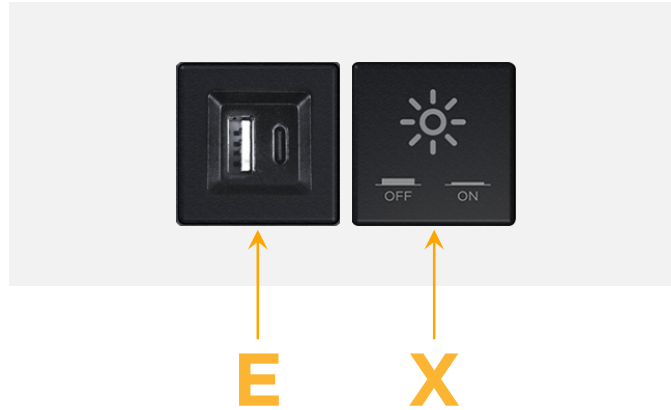

Trim Plate Finish: **WHITE (ABS)**

Custom Finishes Available

M-POWER-2T-EX-WATP

Features:

Module/Port Options:

- A** Tamper Resistant AC Receptacle
- E** USB-A & USB-C (20W)
- M** Double USB-A (Fast Charging Ports - 18W)
- H** HDMI
- 6** CAT 6
- 12** RJ 12
- X** Switched AC
- Y** 3-Way Switch (Low Voltage)
- V** USB-C (45W High Speed Charging Port)
- S** USB-C (25W High Speed Charging Port)
- R** Switched AC (Rocker Switch)
- D** Dimmer Switch

Plug:

Supplied with Low Profile Flat 45° Angle 120 VAC Plug

Optional Standard Straight 120 VAC Plug

Optional Straight 120 VAC Pass-through Plug

- CLEAN, COMPACT DESIGN
- STREAMLINED
- LOW PROFILE
- SIDE-EXITING CORDS
- PLUG & PLAY
- 6' AC CORD & PLUG (FLAT PLUG STANDARD)
- CUSTOMIZABLE CONFIGURATIONS AND FINISHES
- UL LISTED FOR MOUNTING IN FURNITURE
- 15A