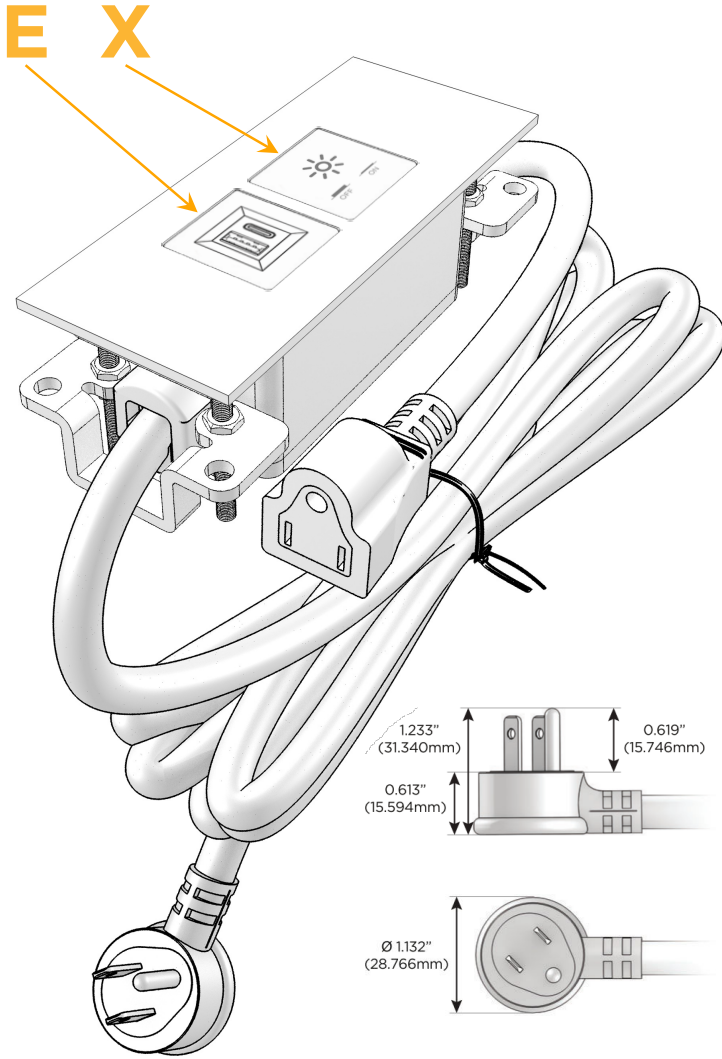

Trim Plate Finish: **WHITE (ABS)**

Custom Finishes Available

M-POWER-2T-EX-WATP

Features:

Module/Port Options:

- A** Tamper Resistant AC Receptacle
- E** USB-A & USB-C (20W)
- M** Double USB-A (Fast Charging Ports - 18W)
- H** HDMI
- 6** CAT 6
- 12** RJ 12
- X** Switched AC
- Y** 3-Way Switch (Low Voltage)
- V** USB-C (45W High Speed Charging Port)
- S** USB-C (25W High Speed Charging Port)
- R** Switched AC (Rocker Switch)
- D** Dimmer Switch

Plug:

Supplied with Low Profile Flat 45° Angle 120 VAC Plug

Optional Standard Straight 120 VAC Plug

Optional Straight 120 VAC Pass-through Plug

- CLEAN, COMPACT DESIGN
- STREAMLINED
- LOW PROFILE
- SIDE-EXITING CORDS
- PLUG & PLAY
- 6' AC CORD & PLUG (FLAT PLUG STANDARD)
- CUSTOMIZABLE CONFIGURATIONS AND FINISHES
- UL LISTED FOR MOUNTING IN FURNITURE
- 15A

sales@mormax.com

mormax.com

Specs:

Modules/Ports:

E USB-A & USB-C (20W)

X Switched AC

TOP