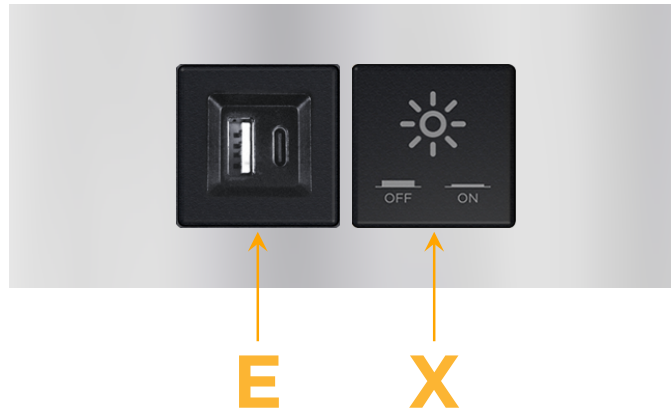

Trim Plate Finish: **STAINLESS STEEL MIRROR FINISH**

Custom Finishes Available

M-POWER-2T-EX-SS8TP

Features:

Module/Port Options:

- A** Tamper Resistant AC Receptacle
- E** USB-A & USB-C (20W)
- M** Double USB-A (Fast Charging Ports - 18W)
- H** HDMI
- 6** CAT 6
- 12** RJ 12
- X** Switched AC
- Y** 3-Way Switch (Low Voltage)
- V** USB-C (45W High Speed Charging Port)
- S** USB-C (25W High Speed Charging Port)
- R** Switched AC (Rocker Switch)
- D** Dimmer Switch

Plug:

Supplied with Low Profile Flat 45° Angle 120 VAC Plug

Optional Standard Straight 120 VAC Plug

Optional Straight 120 VAC Pass-through Plug

- CLEAN, COMPACT DESIGN
- STREAMLINED
- LOW PROFILE
- SIDE-EXITING CORDS
- PLUG & PLAY
- 6' AC CORD & PLUG (FLAT PLUG STANDARD)
- CUSTOMIZABLE CONFIGURATIONS AND FINISHES
- UL LISTED FOR MOUNTING IN FURNITURE
- 15A