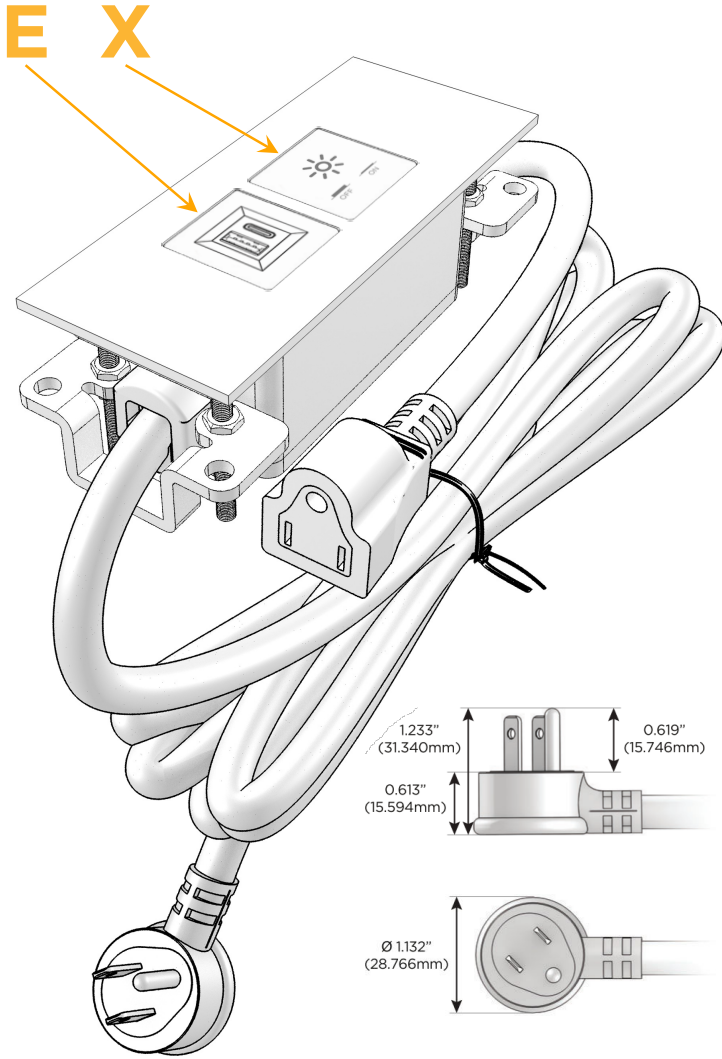

Trim Plate Finish: **SOLID BRONZE BRUSHED**

Custom Finishes Available

M-POWER-2T-EX-BZ4TP

Features:

Module/Port Options:

- A** Tamper Resistant AC Receptacle
- E** USB-A & USB-C (20W)
- M** Double USB-A (Fast Charging Ports - 18W)
- H** HDMI
- 6** CAT 6
- 12** RJ 12
- X** Switched AC
- Y** 3-Way Switch (Low Voltage)
- V** USB-C (45W High Speed Charging Port)
- S** USB-C (25W High Speed Charging Port)
- R** Switched AC (Rocker Switch)
- D** Dimmer Switch

Plug:

Supplied with Low Profile Flat 45° Angle 120 VAC Plug

Optional Standard Straight 120 VAC Plug

Optional Straight 120 VAC Pass-through Plug

- CLEAN, COMPACT DESIGN
- STREAMLINED
- LOW PROFILE
- SIDE-EXITING CORDS
- PLUG & PLAY
- 6' AC CORD & PLUG (FLAT PLUG STANDARD)
- CUSTOMIZABLE CONFIGURATIONS AND FINISHES
- UL LISTED FOR MOUNTING IN FURNITURE
- 15A

sales@mormax.com

mormax.com

Specs:

Modules/Ports:

E USB-A & USB-C (20W)

X Switched AC

TOP