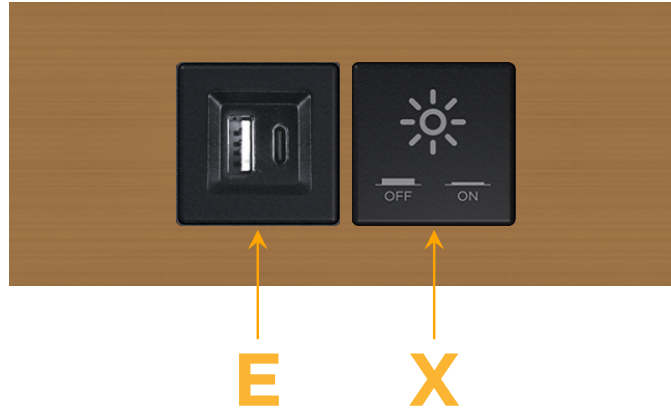

Trim Plate Finish: **SOLID BRONZE BRUSHED**

Custom Finishes Available

M-POWER-2T-EX-BZ4TP

Features:

Module/Port Options:

- A** Tamper Resistant AC Receptacle
- E** USB-A & USB-C (20W)
- M** Double USB-A (Fast Charging Ports - 18W)
- H** HDMI
- 6** CAT 6
- 12** RJ 12
- X** Switched AC
- Y** 3-Way Switch (Low Voltage)
- V** USB-C (45W High Speed Charging Port)
- S** USB-C (25W High Speed Charging Port)
- R** Switched AC (Rocker Switch)
- D** Dimmer Switch

Plug:

Supplied with Low Profile Flat 45° Angle 120 VAC Plug

Optional Standard Straight 120 VAC Plug

Optional Straight 120 VAC Pass-through Plug

- CLEAN, COMPACT DESIGN
- STREAMLINED
- LOW PROFILE
- SIDE-EXITING CORDS
- PLUG & PLAY
- 6' AC CORD & PLUG (FLAT PLUG STANDARD)
- CUSTOMIZABLE CONFIGURATIONS AND FINISHES
- UL LISTED FOR MOUNTING IN FURNITURE
- 15A