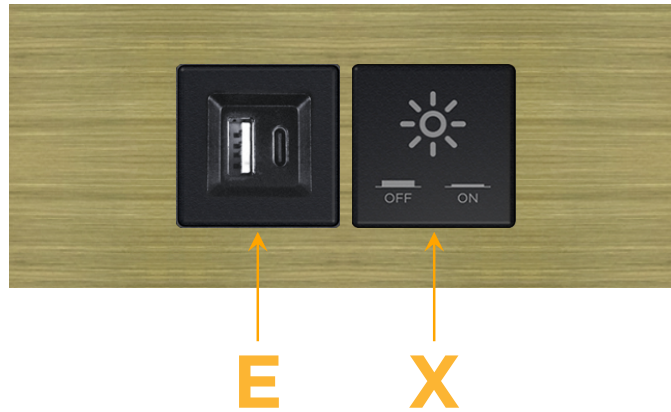

M-POWER-2T

AC POWER & DATA CONNECTIVITY SOLUTION

M-POWER-2T-EX-BRAATP

Distributed by

Mormax Company, Inc.

8 Westchester Plaza

Elmsford, NY 10523

914-699-0101

sales@mormax.com

mormax.com

Metro Light & Power's line of power & data solutions offers sophisticated design elements combined with greater ease of installation. Streamlined and low-profile, enhanced by side-exiting cords, our outlets advance the industry with their cutting edge look and feel. We believe flexibility is key, and we provide a variety of mounting options, including the ability to mount in limited spaces. Our outlets are available in many finishes and configurations, in addition to a custom color and finish capability for our clients.

Trim Plate Finish: **BRASS ANTIQUED (ABS)**

Custom Finishes Available

M-POWER-2T-EX-BRAATP

Features:

Module/Port Options:

- **A** Tamper Resistant AC Receptacle
- **E** USB-A & USB-C (20W)
- **M** Double USB-A (Fast Charging Ports - 18W)
- **H** HDMI
- **6** CAT 6
- **12** RJ 12
- **X** Switched AC
- **Y** 3-Way Switch (Low Voltage)
- **V** USB-C (45W High Speed Charging Port)
- **S** USB-C (25W High Speed Charging Port)
- **R** Switched AC (Rocker Switch)
- **D** Dimmer Switch

Plug:

Supplied with Low Profile Flat 45° Angle 120 VAC Plug

Optional Standard Straight 120 VAC Plug

Optional Straight 120 VAC Pass-through Plug

- CLEAN, COMPACT DESIGN
- STREAMLINED
- LOW PROFILE
- SIDE-EXITING CORDS
- PLUG & PLAY
- 6' AC CORD & PLUG (FLAT PLUG STANDARD)
- CUSTOMIZABLE CONFIGURATIONS AND FINISHES
- UL LISTED FOR MOUNTING IN FURNITURE
- 15A