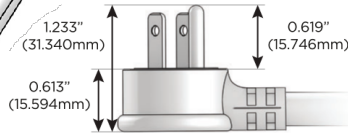

sales@mormax.com

mormax.com

Specs:

Modules/Ports:

E USB-A & USB-C (20W)

S USB-C (25W High Speed Charging Port)

TOP