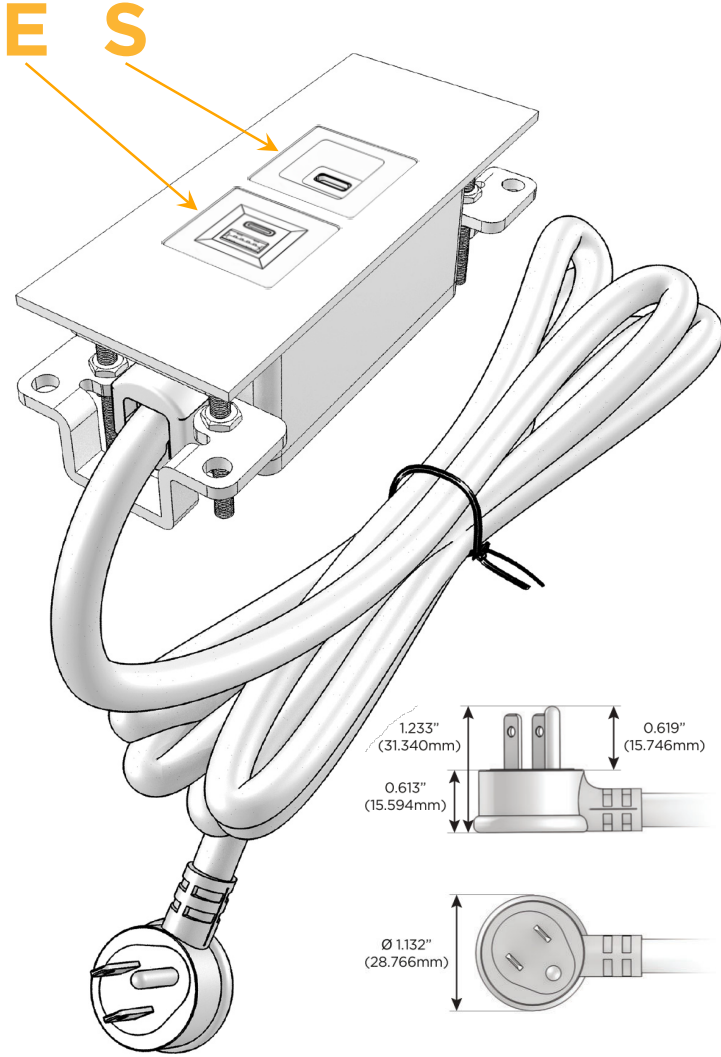

Trim Plate Finish: **WHITE (ABS)**

Custom Finishes Available

M-POWER-2T-ES-WATP

Features:

Module/Port Options:

- A** Tamper Resistant AC Receptacle
- E** USB-A & USB-C (20W)
- M** Double USB-A (Fast Charging Ports - 18W)
- H** HDMI
- 6** CAT 6
- 12** RJ 12
- X** Switched AC
- Y** 3-Way Switch (Low Voltage)
- V** USB-C (45W High Speed Charging Port)
- S** USB-C (25W High Speed Charging Port)
- R** Switched AC (Rocker Switch)
- D** Dimmer Switch

Plug:

Supplied with Low Profile Flat 45° Angle 120 VAC Plug

Optional Standard Straight 120 VAC Plug

Optional Straight 120 VAC Pass-through Plug

- CLEAN, COMPACT DESIGN
- STREAMLINED
- LOW PROFILE
- SIDE-EXITING CORDS
- PLUG & PLAY
- 6' AC CORD & PLUG (FLAT PLUG STANDARD)
- CUSTOMIZABLE CONFIGURATIONS AND FINISHES
- UL LISTED FOR MOUNTING IN FURNITURE
- 15A

sales@mormax.com

mormax.com

Specs:

Modules/Ports:

E USB-A & USB-C (20W)

S USB-C (25W High Speed Charging Port)

TOP