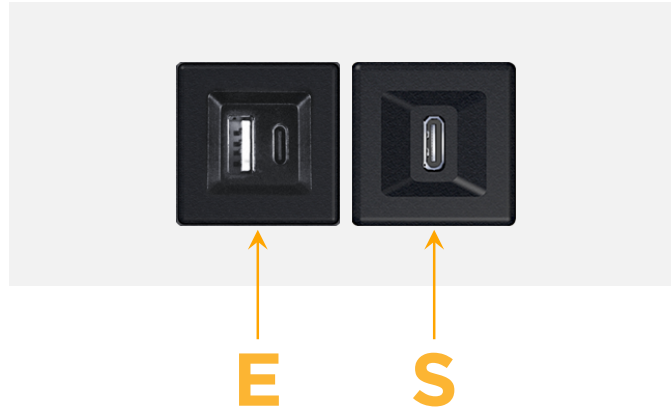

Trim Plate Finish: **WHITE (ABS)**

Custom Finishes Available

M-POWER-2T-ES-WATP

Features:

Module/Port Options:

- A** Tamper Resistant AC Receptacle
- E** USB-A & USB-C (20W)
- M** Double USB-A (Fast Charging Ports - 18W)
- H** HDMI
- 6** CAT 6
- 12** RJ 12
- X** Switched AC
- Y** 3-Way Switch (Low Voltage)
- V** USB-C (45W High Speed Charging Port)
- S** USB-C (25W High Speed Charging Port)
- R** Switched AC (Rocker Switch)
- D** Dimmer Switch

Plug:

Supplied with Low Profile Flat 45° Angle 120 VAC Plug

Optional Standard Straight 120 VAC Plug

Optional Straight 120 VAC Pass-through Plug

- CLEAN, COMPACT DESIGN
- STREAMLINED
- LOW PROFILE
- SIDE-EXITING CORDS
- PLUG & PLAY
- 6' AC CORD & PLUG (FLAT PLUG STANDARD)
- CUSTOMIZABLE CONFIGURATIONS AND FINISHES
- UL LISTED FOR MOUNTING IN FURNITURE
- 15A