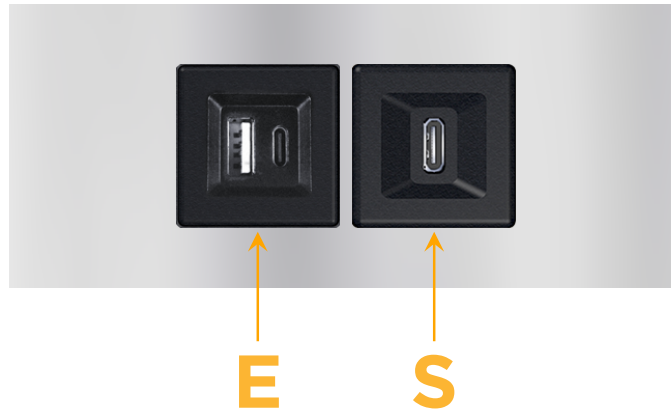

M-POWER-2T

AC POWER & DATA CONNECTIVITY SOLUTION

M-POWER-2T-ES-SS8TP

Distributed by

Mormax Company, Inc.

8 Westchester Plaza

Elmsford, NY 10523

914-699-0101

sales@mormax.com

mormax.com

Metro Light & Power's line of power & data solutions offers sophisticated design elements combined with greater ease of installation. Streamlined and low-profile, enhanced by side-exiting cords, our outlets advance the industry with their cutting edge look and feel. We believe flexibility is key, and we provide a variety of mounting options, including the ability to mount in limited spaces. Our outlets are available in many finishes and configurations, in addition to a custom color and finish capability for our clients.

Trim Plate Finish: **STAINLESS STEEL MIRROR FINISH**

Custom Finishes Available

M-POWER-2T-ES-SS8TP

Features:

Module/Port Options:

- **A** Tamper Resistant AC Receptacle
- **E** USB-A & USB-C (20W)
- **M** Double USB-A (Fast Charging Ports - 18W)
- **H** HDMI
- **6** CAT 6
- **12** RJ 12
- **X** Switched AC
- **Y** 3-Way Switch (Low Voltage)
- **V** USB-C (45W High Speed Charging Port)
- **S** USB-C (25W High Speed Charging Port)
- **R** Switched AC (Rocker Switch)
- **D** Dimmer Switch

Plug:

Supplied with Low Profile Flat 45° Angle 120 VAC Plug

Optional Standard Straight 120 VAC Plug

Optional Straight 120 VAC Pass-through Plug

- CLEAN, COMPACT DESIGN
- STREAMLINED
- LOW PROFILE
- SIDE-EXITING CORDS
- PLUG & PLAY
- 6' AC CORD & PLUG (FLAT PLUG STANDARD)
- CUSTOMIZABLE CONFIGURATIONS AND FINISHES
- UL LISTED FOR MOUNTING IN FURNITURE
- 15A