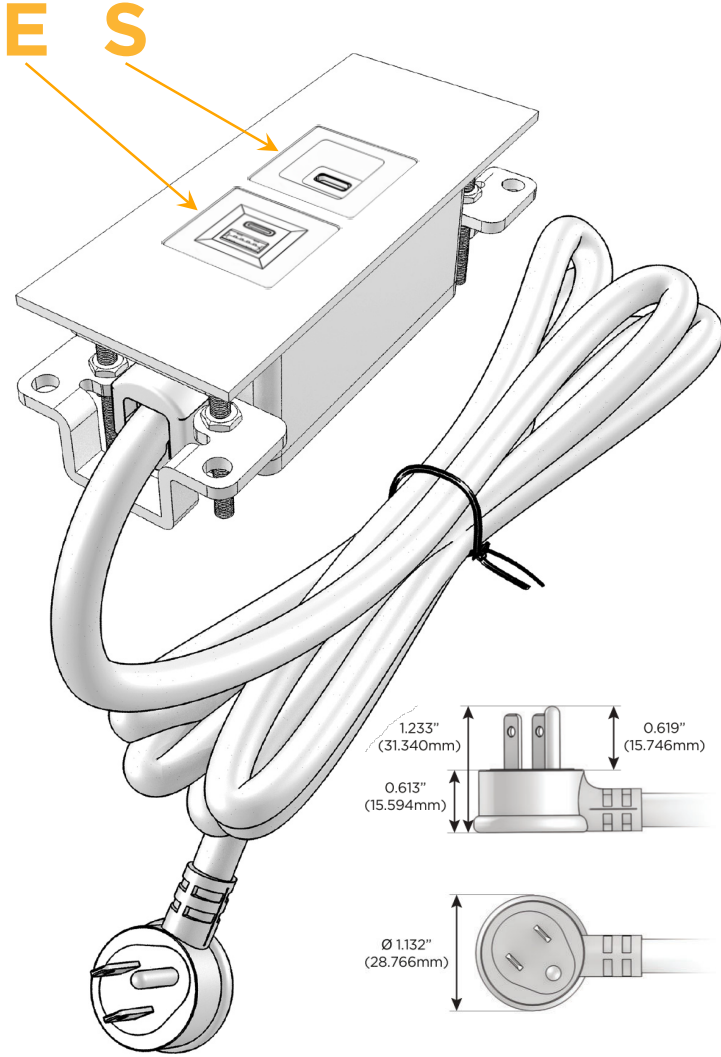

##### Module/Port Options:

- A** Tamper Resistant AC Receptacle
- E** USB-A & USB-C (20W)
- M** Double USB-A (Fast Charging Ports - 18W)
- H** HDMI
- 6** CAT 6
- 12** RJ 12
- X** Switched AC
- Y** 3-Way Switch (Low Voltage)
- V** USB-C (45W High Speed Charging Port)
- S** USB-C (25W High Speed Charging Port)
- R** Switched AC (Rocker Switch)
- D** Dimmer Switch

##### Plug:

Supplied with Low Profile Flat 45° Angle 120 VAC Plug

Optional Standard Straight 120 VAC Plug

Optional Straight 120 VAC Pass-through Plug

- CLEAN, COMPACT DESIGN
- STREAMLINED
- LOW PROFILE
- SIDE-EXITING CORDS
- PLUG & PLAY
- 6' AC CORD & PLUG (FLAT PLUG STANDARD)
- CUSTOMIZABLE CONFIGURATIONS AND FINISHES
- UL LISTED FOR MOUNTING IN FURNITURE
- 15A

sales@mormax.com

mormax.com

Specs:

**Modules/Ports:**

**E** USB-A & USB-C (20W)

**S** USB-C (25W High Speed Charging Port)

TOP