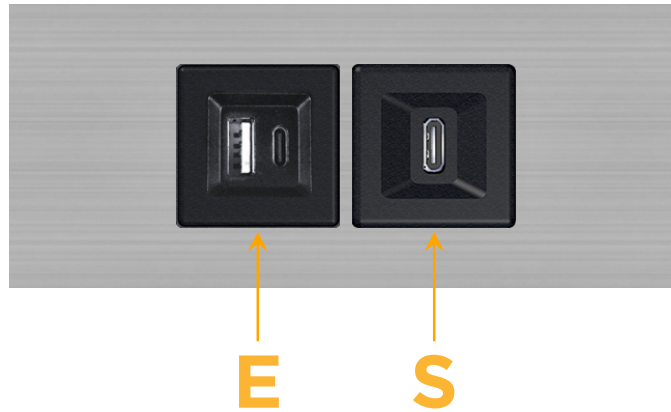

M-POWER-2T

AC POWER & DATA CONNECTIVITY SOLUTION

M-POWER-2T-ES-SS4ATP

Distributed by

Mormax Company, Inc.

8 Westchester Plaza

Elmsford, NY 10523

914-699-0101

sales@mormax.com

mormax.com

Metro Light & Power's line of power & data solutions offers sophisticated design elements combined with greater ease of installation. Streamlined and low-profile, enhanced by side-exiting cords, our outlets advance the industry with their cutting edge look and feel. We believe flexibility is key, and we provide a variety of mounting options, including the ability to mount in limited spaces. Our outlets are available in many finishes and configurations, in addition to a custom color and finish capability for our clients.

Trim Plate Finish: **BRUSHED STAINLESS (ABS)**

Custom Finishes Available

M-POWER-2T-ES-SS4ATP

Features:

Module/Port Options:

- **A** Tamper Resistant AC Receptacle
- **E** USB-A & USB-C (20W)
- **M** Double USB-A (Fast Charging Ports - 18W)
- **H** HDMI
- **6** CAT 6
- **12** RJ 12
- **X** Switched AC
- **Y** 3-Way Switch (Low Voltage)
- **V** USB-C (45W High Speed Charging Port)
- **S** USB-C (25W High Speed Charging Port)
- **R** Switched AC (Rocker Switch)
- **D** Dimmer Switch

Plug:

Supplied with Low Profile Flat 45° Angle 120 VAC Plug

Optional Standard Straight 120 VAC Plug

Optional Straight 120 VAC Pass-through Plug

- CLEAN, COMPACT DESIGN
- STREAMLINED
- LOW PROFILE
- SIDE-EXITING CORDS
- PLUG & PLAY
- 6' AC CORD & PLUG (FLAT PLUG STANDARD)
- CUSTOMIZABLE CONFIGURATIONS AND FINISHES
- UL LISTED FOR MOUNTING IN FURNITURE
- 15A