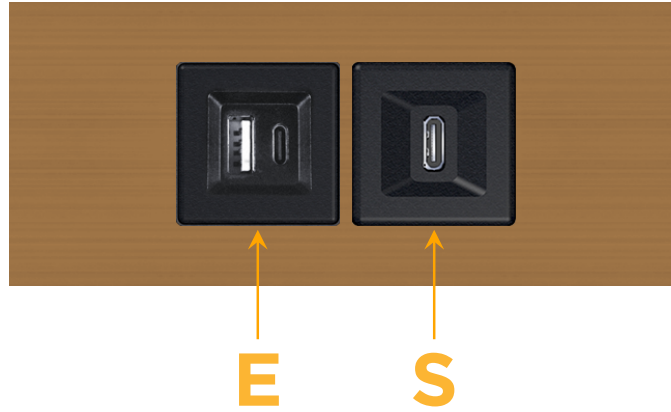

M-POWER-2T

AC POWER & DATA CONNECTIVITY SOLUTION

M-POWER-2T-ES-BZ4TP

Distributed by

Mormax Company, Inc.

8 Westchester Plaza

Elmsford, NY 10523

914-699-0101

sales@mormax.com

mormax.com

Metro Light & Power's line of power & data solutions offers sophisticated design elements combined with greater ease of installation. Streamlined and low-profile, enhanced by side-exiting cords, our outlets advance the industry with their cutting edge look and feel. We believe flexibility is key, and we provide a variety of mounting options, including the ability to mount in limited spaces. Our outlets are available in many finishes and configurations, in addition to a custom color and finish capability for our clients.

Trim Plate Finish: **SOLID BRONZE BRUSHED**

Custom Finishes Available

M-POWER-2T-ES-BZ4TP

Features:

Module/Port Options:

- **A** Tamper Resistant AC Receptacle
- **E** USB-A & USB-C (20W)
- **M** Double USB-A (Fast Charging Ports - 18W)
- **H** HDMI
- **6** CAT 6
- **12** RJ 12
- **X** Switched AC
- **Y** 3-Way Switch (Low Voltage)
- **V** USB-C (45W High Speed Charging Port)
- **S** USB-C (25W High Speed Charging Port)
- **R** Switched AC (Rocker Switch)
- **D** Dimmer Switch

Plug:

Supplied with Low Profile Flat 45° Angle 120 VAC Plug

Optional Standard Straight 120 VAC Plug

Optional Straight 120 VAC Pass-through Plug

- CLEAN, COMPACT DESIGN
- STREAMLINED
- LOW PROFILE
- SIDE-EXITING CORDS
- PLUG & PLAY
- 6' AC CORD & PLUG (FLAT PLUG STANDARD)
- CUSTOMIZABLE CONFIGURATIONS AND FINISHES
- UL LISTED FOR MOUNTING IN FURNITURE
- 15A