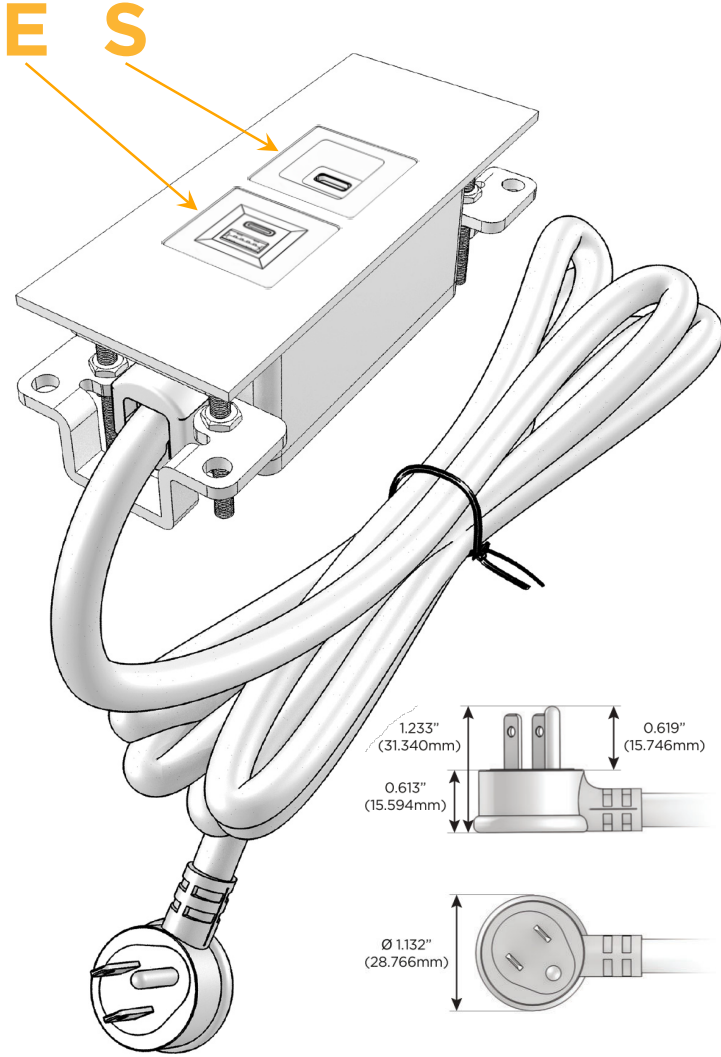

### Module/Port Options:

- A** Tamper Resistant AC Receptacle
- E** USB-A & USB-C (20W)
- M** Double USB-A (Fast Charging Ports - 18W)
- H** HDMI
- 6** CAT 6
- 12** RJ 12
- X** Switched AC
- Y** 3-Way Switch (Low Voltage)
- V** USB-C (45W High Speed Charging Port)
- S** USB-C (25W High Speed Charging Port)
- R** Switched AC (Rocker Switch)
- D** Dimmer Switch

### Plug:

Supplied with Low Profile Flat 45° Angle 120 VAC Plug

Optional Standard Straight 120 VAC Plug

Optional Straight 120 VAC Pass-through Plug

- CLEAN, COMPACT DESIGN
- STREAMLINED
- LOW PROFILE
- SIDE-EXITING CORDS
- PLUG & PLAY
- 6' AC CORD & PLUG (FLAT PLUG STANDARD)
- CUSTOMIZABLE CONFIGURATIONS AND FINISHES
- UL LISTED FOR MOUNTING IN FURNITURE
- 15A

sales@mormax.com

mormax.com

Specs:

**Modules/Ports:**

**E** USB-A & USB-C (20W)

**S** USB-C (25W High Speed Charging Port)

TOP