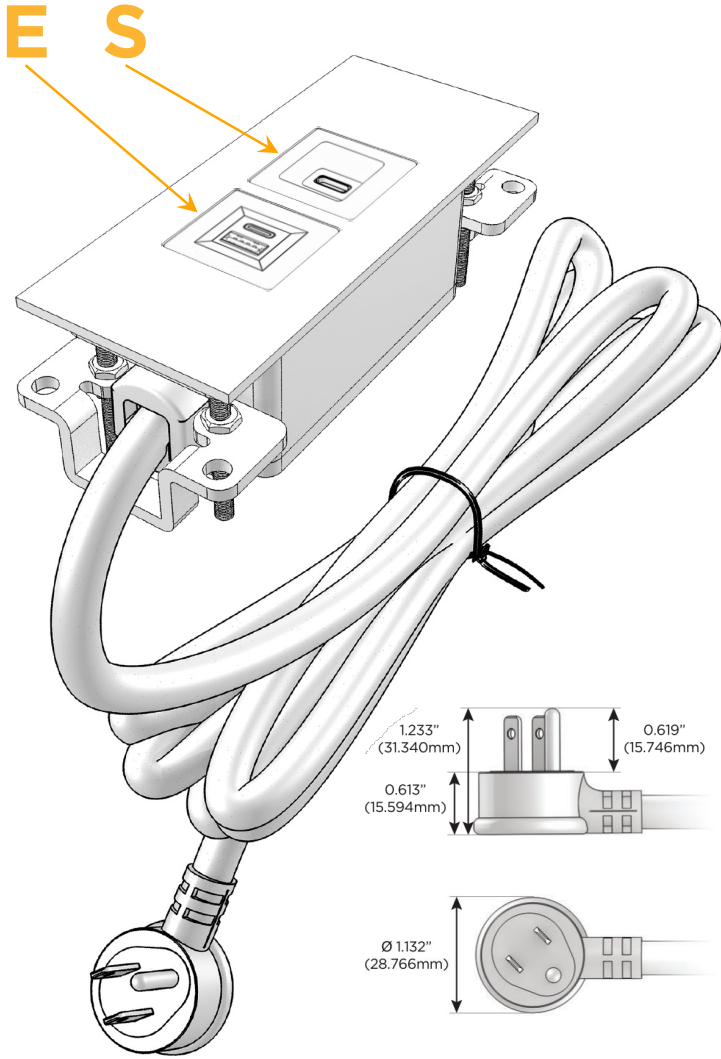

### Module/Port Options:

- A** Tamper Resistant AC Receptacle
- E** USB-A & USB-C (20W)
- M** Double USB-A (Fast Charging Ports - 18W)
- H** HDMI
- 6** CAT 6
- 12** RJ 12
- X** Switched AC
- Y** 3-Way Switch (Low Voltage)
- V** USB-C (45W High Speed Charging Port)
- S** USB-C (25W High Speed Charging Port)
- R** Switched AC (Rocker Switch)
- D** Dimmer Switch

### Plug:

Supplied with Low Profile Flat 45° Angle 120 VAC Plug

Optional Standard Straight 120 VAC Plug

Optional Straight 120 VAC Pass-through Plug

- CLEAN, COMPACT DESIGN
- STREAMLINED
- LOW PROFILE
- SIDE-EXITING CORDS
- PLUG & PLAY
- 6' AC CORD & PLUG (FLAT PLUG STANDARD)
- CUSTOMIZABLE CONFIGURATIONS AND FINISHES
- UL LISTED FOR MOUNTING IN FURNITURE
- 15A

sales@mormax.com

mormax.com

Specs:

**Modules/Ports:**

**E** USB-A & USB-C (20W)

**S** USB-C (25W High Speed Charging Port)

TOP