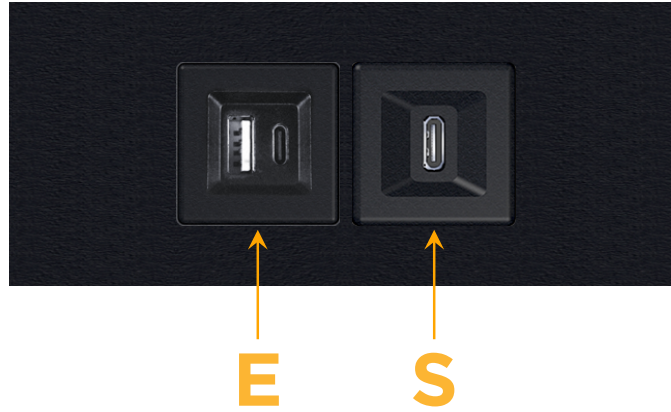

M-POWER-2T

AC POWER & DATA CONNECTIVITY SOLUTION

M-POWER-2T-ES-BTP

Distributed by

Mormax Company, Inc.

8 Westchester Plaza

Elmsford, NY 10523

914-699-0101

sales@mormax.com

mormax.com

Metro Light & Power's line of power & data solutions offers sophisticated design elements combined with greater ease of installation. Streamlined and low-profile, enhanced by side-exiting cords, our outlets advance the industry with their cutting edge look and feel. We believe flexibility is key, and we provide a variety of mounting options, including the ability to mount in limited spaces. Our outlets are available in many finishes and configurations, in addition to a custom color and finish capability for our clients.

Trim Plate Finish: **BLACK (STEEL)**

Custom Finishes Available

M-POWER-2T-ES-BTP

Features:

Module/Port Options:

- **A** Tamper Resistant AC Receptacle
- **E** USB-A & USB-C (20W)
- **M** Double USB-A (Fast Charging Ports - 18W)
- **H** HDMI
- **6** CAT 6
- **12** RJ 12
- **X** Switched AC
- **Y** 3-Way Switch (Low Voltage)
- **V** USB-C (45W High Speed Charging Port)
- **S** USB-C (25W High Speed Charging Port)
- **R** Switched AC (Rocker Switch)
- **D** Dimmer Switch

Plug:

Supplied with Low Profile Flat 45° Angle 120 VAC Plug

Optional Standard Straight 120 VAC Plug

Optional Straight 120 VAC Pass-through Plug

- CLEAN, COMPACT DESIGN
- STREAMLINED
- LOW PROFILE
- SIDE-EXITING CORDS
- PLUG & PLAY
- 6' AC CORD & PLUG (FLAT PLUG STANDARD)
- CUSTOMIZABLE CONFIGURATIONS AND FINISHES
- UL LISTED FOR MOUNTING IN FURNITURE
- 15A