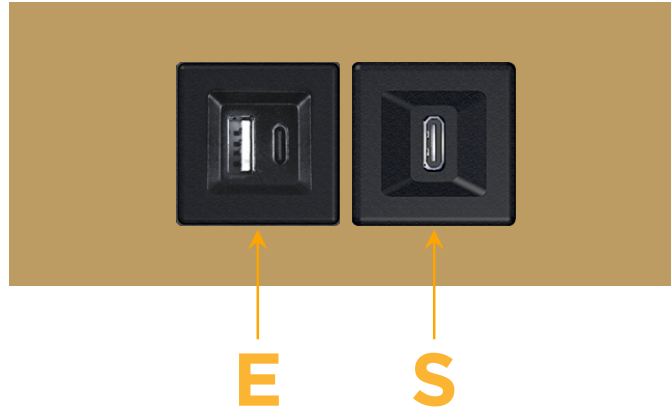

Trim Plate Finish: **BRASS (ABS)**

Custom Finishes Available

M-POWER-2T-ES-BRATP

Features:

Module/Port Options:

- A** Tamper Resistant AC Receptacle
- E** USB-A & USB-C (20W)
- M** Double USB-A (Fast Charging Ports - 18W)
- H** HDMI
- 6** CAT 6
- 12** RJ 12
- X** Switched AC
- Y** 3-Way Switch (Low Voltage)
- V** USB-C (45W High Speed Charging Port)
- S** USB-C (25W High Speed Charging Port)
- R** Switched AC (Rocker Switch)
- D** Dimmer Switch

Plug:

Supplied with Low Profile Flat 45° Angle 120 VAC Plug

Optional Standard Straight 120 VAC Plug

Optional Straight 120 VAC Pass-through Plug

- CLEAN, COMPACT DESIGN
- STREAMLINED
- LOW PROFILE
- SIDE-EXITING CORDS
- PLUG & PLAY
- 6' AC CORD & PLUG (FLAT PLUG STANDARD)
- CUSTOMIZABLE CONFIGURATIONS AND FINISHES
- UL LISTED FOR MOUNTING IN FURNITURE
- 15A