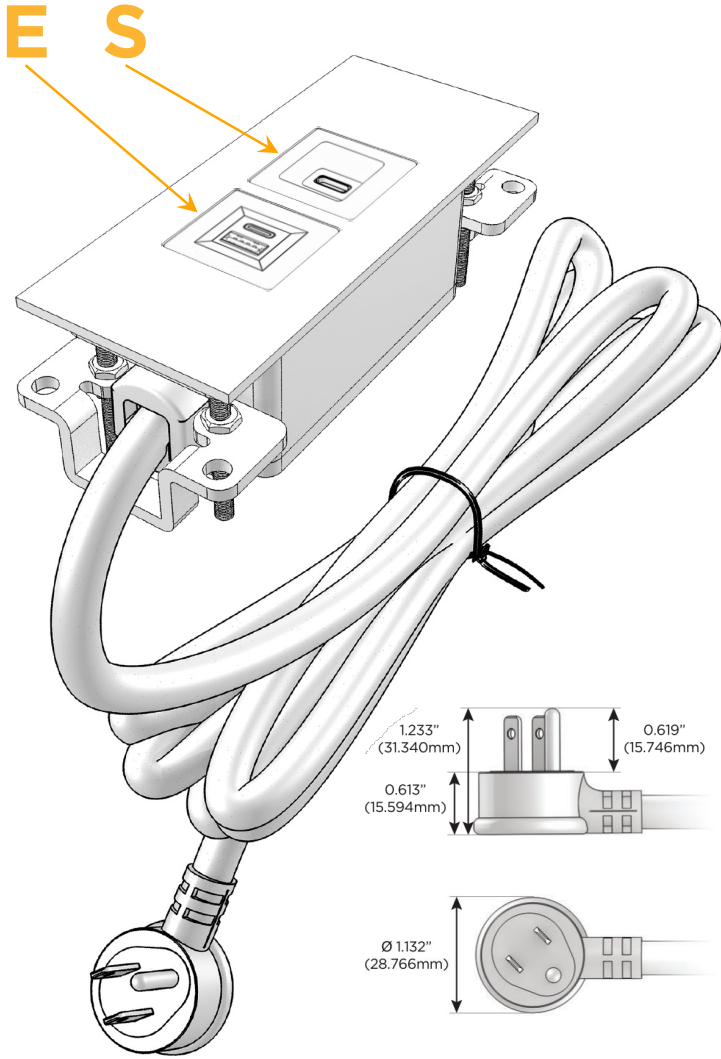

Trim Plate Finish: **BRASS (ABS)**

Custom Finishes Available

M-POWER-2T-ES-BRATP

Features:

Module/Port Options:

- A** Tamper Resistant AC Receptacle
- E** USB-A & USB-C (20W)
- M** Double USB-A (Fast Charging Ports - 18W)
- H** HDMI
- 6** CAT 6
- 12** RJ 12
- X** Switched AC
- Y** 3-Way Switch (Low Voltage)
- V** USB-C (45W High Speed Charging Port)
- S** USB-C (25W High Speed Charging Port)
- R** Switched AC (Rocker Switch)
- D** Dimmer Switch

Plug:

Supplied with Low Profile Flat 45° Angle 120 VAC Plug

Optional Standard Straight 120 VAC Plug

Optional Straight 120 VAC Pass-through Plug

- CLEAN, COMPACT DESIGN
- STREAMLINED
- LOW PROFILE
- SIDE-EXITING CORDS
- PLUG & PLAY
- 6' AC CORD & PLUG (FLAT PLUG STANDARD)
- CUSTOMIZABLE CONFIGURATIONS AND FINISHES
- UL LISTED FOR MOUNTING IN FURNITURE
- 15A

sales@mormax.com

mormax.com

Specs:

Modules/Ports:

E USB-A & USB-C (20W)

S USB-C (25W High Speed Charging Port)

TOP