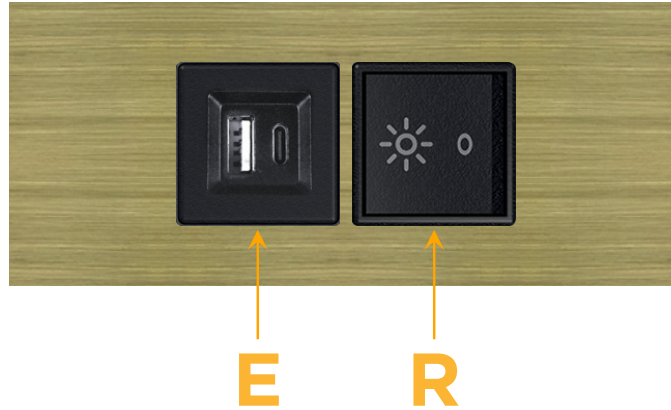

Trim Plate Finish: **BRASS ANTIQUED (ABS)**

Custom Finishes Available

M-POWER-2T-ER-BRAATP

Features:

Module/Port Options:

- A** Tamper Resistant AC Receptacle
- E** USB-A & USB-C (20W)
- M** Double USB-A (Fast Charging Ports - 18W)
- H** HDMI
- 6** CAT 6
- 12** RJ 12
- X** Switched AC
- Y** 3-Way Switch (Low Voltage)
- V** USB-C (45W High Speed Charging Port)
- S** USB-C (25W High Speed Charging Port)
- R** Switched AC (Rocker Switch)
- D** Dimmer Switch

Plug:

Supplied with Low Profile Flat 45° Angle 120 VAC Plug

Optional Standard Straight 120 VAC Plug

Optional Straight 120 VAC Pass-through Plug

- CLEAN, COMPACT DESIGN
- STREAMLINED
- LOW PROFILE
- SIDE-EXITING CORDS
- PLUG & PLAY
- 6' AC CORD & PLUG (FLAT PLUG STANDARD)
- CUSTOMIZABLE CONFIGURATIONS AND FINISHES
- UL LISTED FOR MOUNTING IN FURNITURE
- 15A

sales@mormax.com

mormax.com

Specs:

Modules/Ports:

E USB-A & USB-C (20W)

R Switched AC (Rocker Switch)

TOP