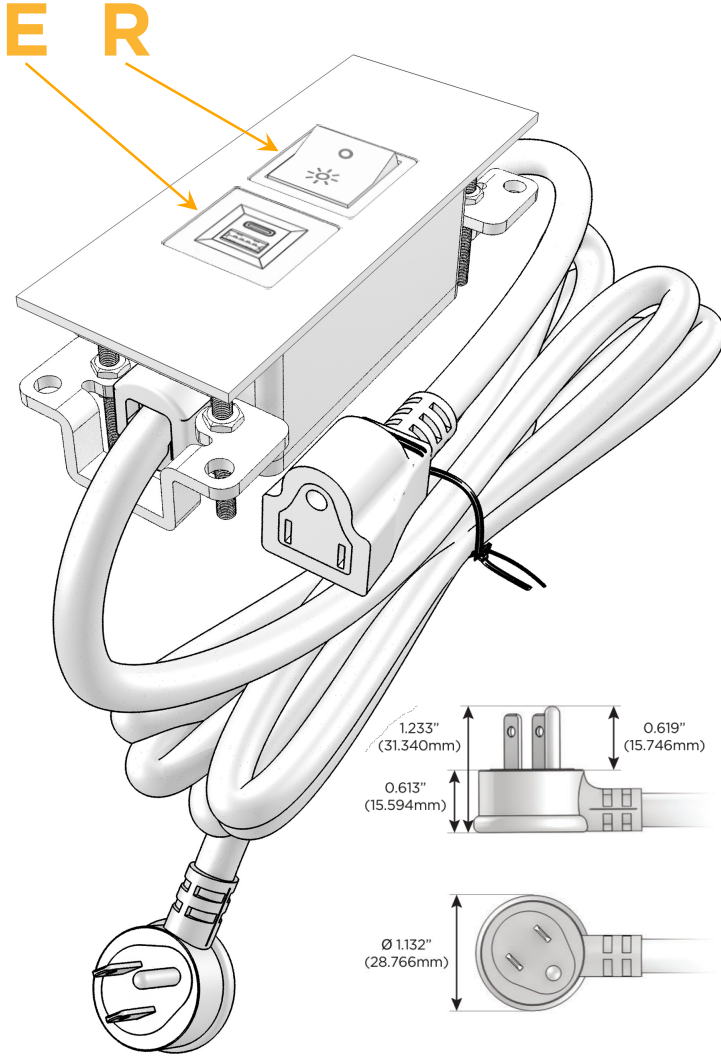

Trim Plate Finish: **BRASS ANTIQUED (ABS)**

Custom Finishes Available

M-POWER-2T-ER-BRAATP

Features:

Module/Port Options:

- A** Tamper Resistant AC Receptacle
- E** USB-A & USB-C (20W)
- M** Double USB-A (Fast Charging Ports - 18W)
- H** HDMI
- 6** CAT 6
- 12** RJ 12
- X** Switched AC
- Y** 3-Way Switch (Low Voltage)
- V** USB-C (45W High Speed Charging Port)
- S** USB-C (25W High Speed Charging Port)
- R** Switched AC (Rocker Switch)
- D** Dimmer Switch

Plug:

Supplied with Low Profile Flat 45° Angle 120 VAC Plug

Optional Standard Straight 120 VAC Plug

Optional Straight 120 VAC Pass-through Plug

- CLEAN, COMPACT DESIGN
- STREAMLINED
- LOW PROFILE
- SIDE-EXITING CORDS
- PLUG & PLAY
- 6' AC CORD & PLUG (FLAT PLUG STANDARD)
- CUSTOMIZABLE CONFIGURATIONS AND FINISHES
- UL LISTED FOR MOUNTING IN FURNITURE
- 15A

sales@mormax.com

mormax.com

Specs:

Modules/Ports:

E USB-A & USB-C (20W)

R Switched AC (Rocker Switch)

TOP