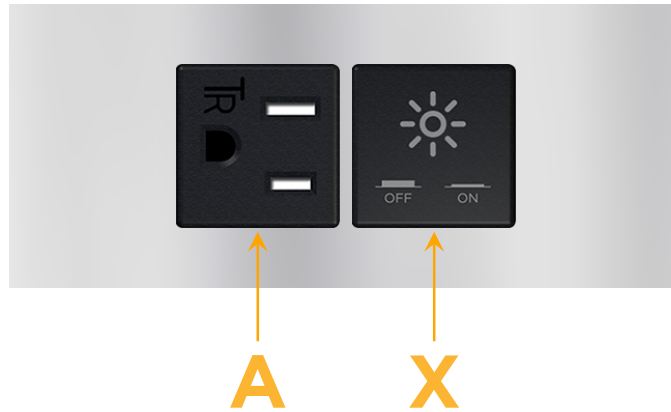

M-POWER-2T

AC POWER & DATA CONNECTIVITY SOLUTION

M-POWER-2T-AX-SS8TP

Distributed by

Mormax Company, Inc.

8 Westchester Plaza

Elmsford, NY 10523

914-699-0101

sales@mormax.com

mormax.com

Metro Light & Power's line of power & data solutions offers sophisticated design elements combined with greater ease of installation. Streamlined and low-profile, enhanced by side-exiting cords, our outlets advance the industry with their cutting edge look and feel. We believe flexibility is key, and we provide a variety of mounting options, including the ability to mount in limited spaces. Our outlets are available in many finishes and configurations, in addition to a custom color and finish capability for our clients.

Trim Plate Finish: **STAINLESS STEEL MIRROR FINISH**

Custom Finishes Available

M-POWER-2T-AX-SS8TP

Features:

Module/Port Options:

- **A** Tamper Resistant AC Receptacle
- **E** USB-A & USB-C (20W)
- **M** Double USB-A (Fast Charging Ports - 18W)
- **H** HDMI
- **6** CAT 6
- **12** RJ 12
- **X** Switched AC
- **Y** 3-Way Switch (Low Voltage)
- **V** USB-C (45W High Speed Charging Port)
- **S** USB-C (25W High Speed Charging Port)
- **R** Switched AC (Rocker Switch)
- **D** Dimmer Switch

Plug:

Supplied with Low Profile Flat 45° Angle 120 VAC Plug

Optional Standard Straight 120 VAC Plug

Optional Straight 120 VAC Pass-through Plug

- CLEAN, COMPACT DESIGN
- STREAMLINED
- LOW PROFILE
- SIDE-EXITING CORDS
- PLUG & PLAY
- 6' AC CORD & PLUG (FLAT PLUG STANDARD)
- CUSTOMIZABLE CONFIGURATIONS AND FINISHES
- UL LISTED FOR MOUNTING IN FURNITURE
- 15A