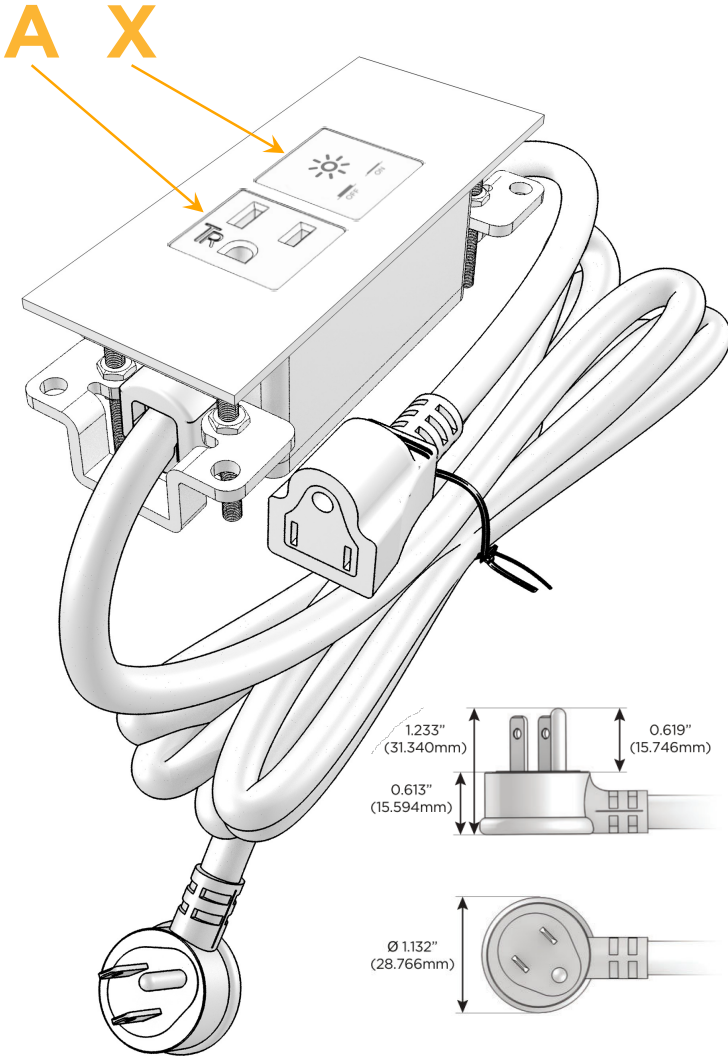

##### Module/Port Options:

- A** Tamper Resistant AC Receptacle
- E** USB-A & USB-C (20W)
- M** Double USB-A (Fast Charging Ports - 18W)
- H** HDMI
- 6** CAT 6
- 12** RJ 12
- X** Switched AC
- Y** 3-Way Switch (Low Voltage)
- V** USB-C (45W High Speed Charging Port)
- S** USB-C (25W High Speed Charging Port)
- R** Switched AC (Rocker Switch)
- D** Dimmer Switch

##### Plug:

Supplied with Low Profile Flat 45° Angle 120 VAC Plug

Optional Standard Straight 120 VAC Plug

Optional Straight 120 VAC Pass-through Plug

- CLEAN, COMPACT DESIGN
- STREAMLINED
- LOW PROFILE
- SIDE-EXITING CORDS
- PLUG & PLAY
- 6' AC CORD & PLUG (FLAT PLUG STANDARD)
- CUSTOMIZABLE CONFIGURATIONS AND FINISHES
- UL LISTED FOR MOUNTING IN FURNITURE
- 15A

sales@mormax.com

mormax.com

Specs:

**Modules/Ports:**

- A** Tamper Resistant AC Receptacle
- X** Switched AC

TOP