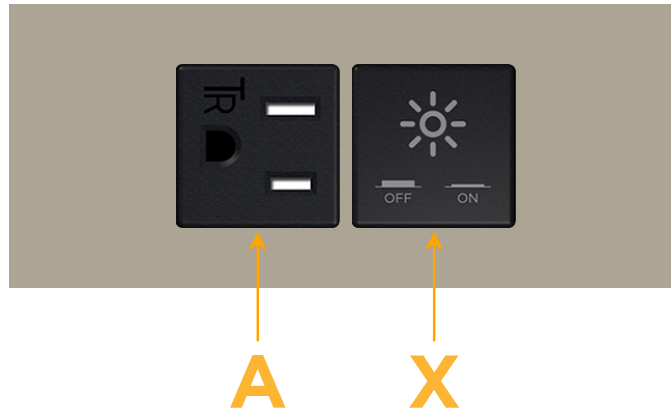

Trim Plate Finish: **SATIN NICKEL (ABS)**

Custom Finishes Available

M-POWER-2T-AX-SATP

Features:

Module/Port Options:

- A** Tamper Resistant AC Receptacle
- E** USB-A & USB-C (20W)
- M** Double USB-A (Fast Charging Ports - 18W)
- H** HDMI
- 6** CAT 6
- 12** RJ 12
- X** Switched AC
- Y** 3-Way Switch (Low Voltage)
- V** USB-C (45W High Speed Charging Port)
- S** USB-C (25W High Speed Charging Port)
- R** Switched AC (Rocker Switch)
- D** Dimmer Switch

Plug:

Supplied with Low Profile Flat 45° Angle 120 VAC Plug

Optional Standard Straight 120 VAC Plug

Optional Straight 120 VAC Pass-through Plug

- CLEAN, COMPACT DESIGN
- STREAMLINED
- LOW PROFILE
- SIDE-EXITING CORDS
- PLUG & PLAY
- 6' AC CORD & PLUG (FLAT PLUG STANDARD)
- CUSTOMIZABLE CONFIGURATIONS AND FINISHES
- UL LISTED FOR MOUNTING IN FURNITURE
- 15A

sales@mormax.com

mormax.com

Specs:

Modules/Ports:

- A** Tamper Resistant AC Receptacle
- X** Switched AC