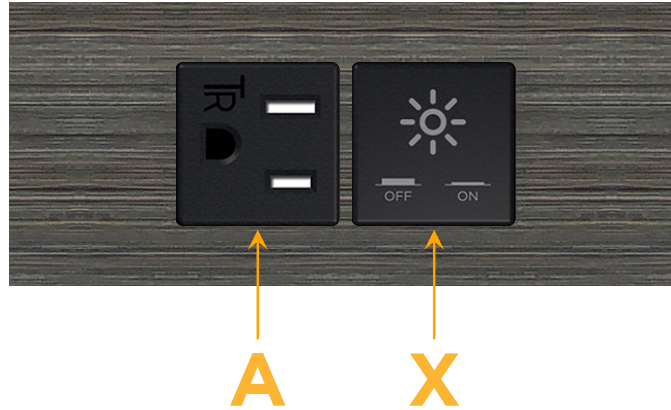

Trim Plate Finish: **GUNMETAL (ABS)**

Custom Finishes Available

M-POWER-2T-AX-S3ATP

Features:

Module/Port Options:

- A** Tamper Resistant AC Receptacle
- E** USB-A & USB-C (20W)
- M** Double USB-A (Fast Charging Ports - 18W)
- H** HDMI
- 6** CAT 6
- 12** RJ 12
- X** Switched AC
- Y** 3-Way Switch (Low Voltage)
- V** USB-C (45W High Speed Charging Port)
- S** USB-C (25W High Speed Charging Port)
- R** Switched AC (Rocker Switch)
- D** Dimmer Switch

Plug:

Supplied with Low Profile Flat 45° Angle 120 VAC Plug

Optional Standard Straight 120 VAC Plug

Optional Straight 120 VAC Pass-through Plug

- CLEAN, COMPACT DESIGN
- STREAMLINED
- LOW PROFILE
- SIDE-EXITING CORDS
- PLUG & PLAY
- 6' AC CORD & PLUG (FLAT PLUG STANDARD)
- CUSTOMIZABLE CONFIGURATIONS AND FINISHES
- UL LISTED FOR MOUNTING IN FURNITURE
- 15A