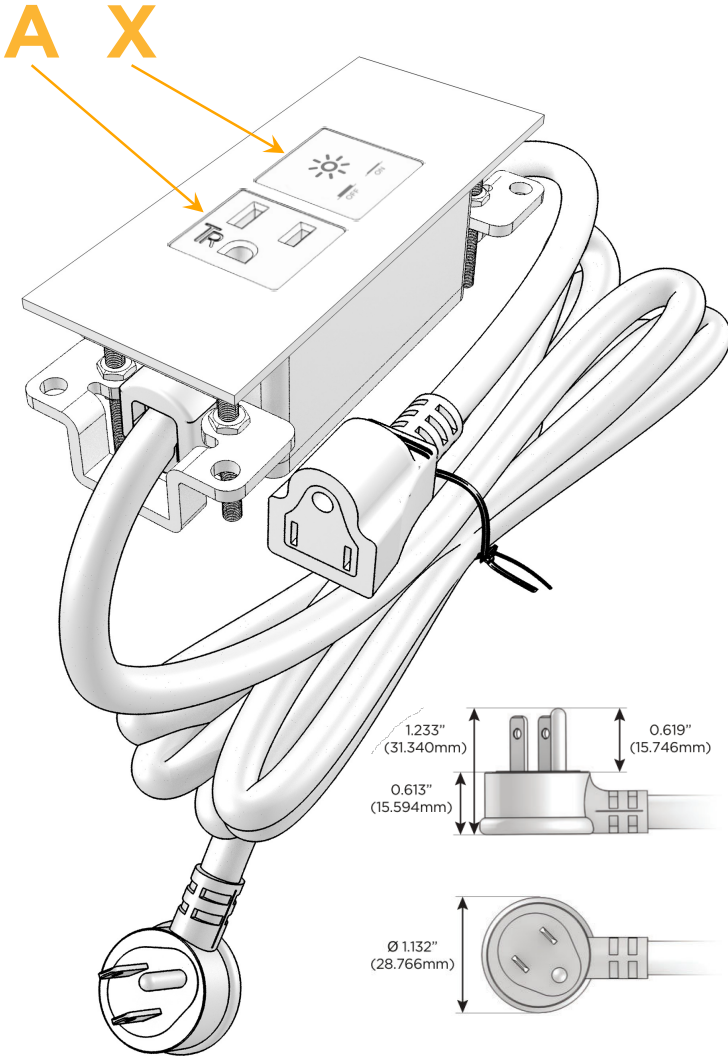

M-POWER-2T

AC POWER & DATA CONNECTIVITY SOLUTION

M-POWER-2T-AX-CRATP

Specs:

Modules/Ports:

- **A** Tamper Resistant AC Receptacle
- **X** Switched AC

Distributed by

Mormax Company, Inc.

8 Westchester Plaza

Elmsford, NY 10523

914-699-0101

sales@mormax.com

mormax.com