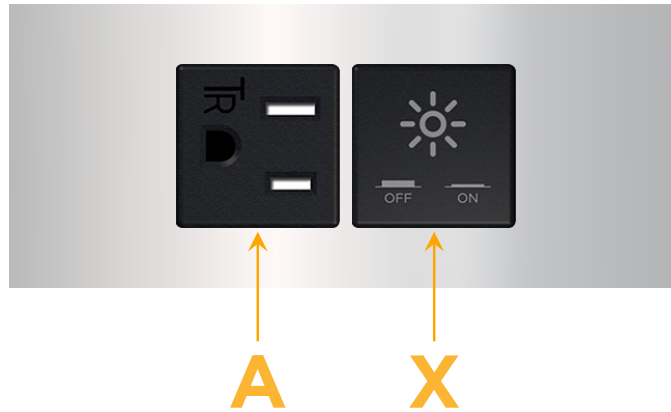

Trim Plate Finish: **CHROME (ABS)**

Custom Finishes Available

M-POWER-2T-AX-CRATP

Features:

**Module/Port Options:**

- A** Tamper Resistant AC Receptacle
- E** USB-A & USB-C (20W)
- M** Double USB-A (Fast Charging Ports - 18W)
- H** HDMI
- 6** CAT 6
- 12** RJ 12
- X** Switched AC
- Y** 3-Way Switch (Low Voltage)
- V** USB-C (45W High Speed Charging Port)
- S** USB-C (25W High Speed Charging Port)
- R** Switched AC (Rocker Switch)
- D** Dimmer Switch

**Plug:**

Supplied with Low Profile Flat 45° Angle 120 VAC Plug

Optional Standard Straight 120 VAC Plug

Optional Straight 120 VAC Pass-through Plug

- CLEAN, COMPACT DESIGN
- STREAMLINED
- LOW PROFILE
- SIDE-EXITING CORDS
- PLUG & PLAY
- 6' AC CORD & PLUG (FLAT PLUG STANDARD)
- CUSTOMIZABLE CONFIGURATIONS AND FINISHES
- UL LISTED FOR MOUNTING IN FURNITURE
- 15A