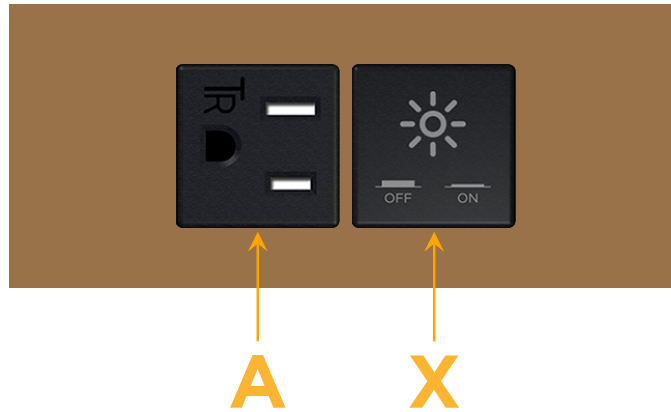

Trim Plate Finish: **ARCHITECTURAL BRONZE (ABS)**

Custom Finishes Available

M-POWER-2T-AX-BZ5ATP

Features:

**Module/Port Options:**

- A** Tamper Resistant AC Receptacle
- E** USB-A & USB-C (20W)
- M** Double USB-A (Fast Charging Ports - 18W)
- H** HDMI
- 6** CAT 6
- 12** RJ 12
- X** Switched AC
- Y** 3-Way Switch (Low Voltage)
- V** USB-C (45W High Speed Charging Port)
- S** USB-C (25W High Speed Charging Port)
- R** Switched AC (Rocker Switch)
- D** Dimmer Switch

**Plug:**

Supplied with Low Profile Flat 45° Angle 120 VAC Plug

Optional Standard Straight 120 VAC Plug

Optional Straight 120 VAC Pass-through Plug

- CLEAN, COMPACT DESIGN
- STREAMLINED
- LOW PROFILE
- SIDE-EXITING CORDS
- PLUG & PLAY
- 6' AC CORD & PLUG (FLAT PLUG STANDARD)
- CUSTOMIZABLE CONFIGURATIONS AND FINISHES
- UL LISTED FOR MOUNTING IN FURNITURE
- 15A