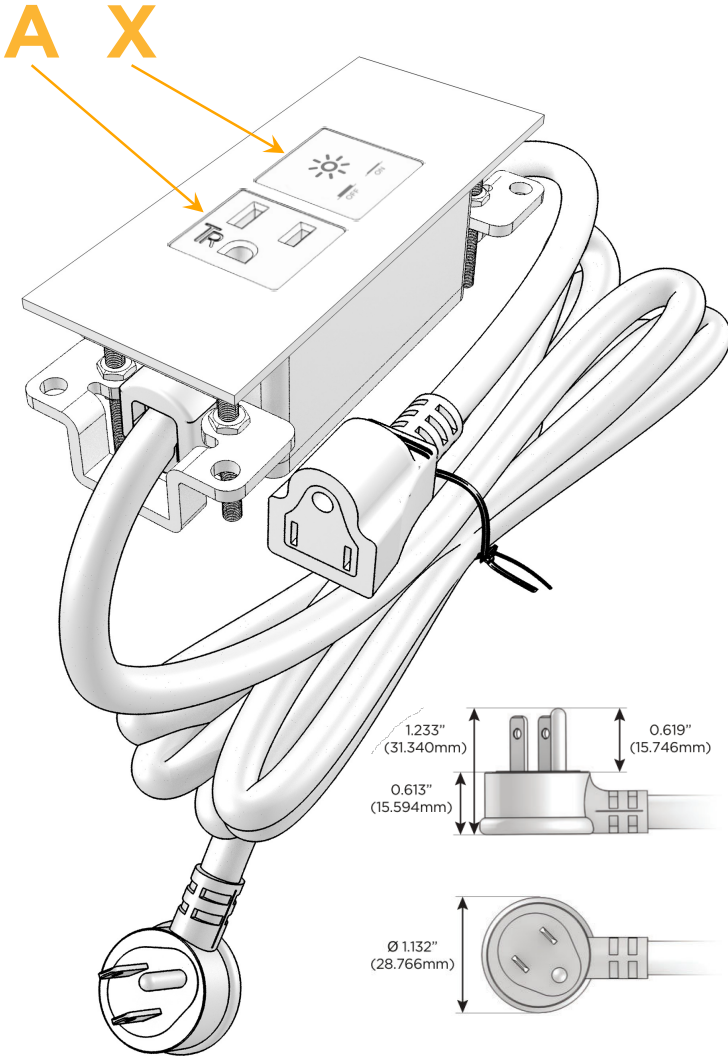

### Module/Port Options:

- A** Tamper Resistant AC Receptacle
- E** USB-A & USB-C (20W)
- M** Double USB-A (Fast Charging Ports - 18W)
- H** HDMI
- 6** CAT 6
- 12** RJ 12
- X** Switched AC
- Y** 3-Way Switch (Low Voltage)
- V** USB-C (45W High Speed Charging Port)
- S** USB-C (25W High Speed Charging Port)
- R** Switched AC (Rocker Switch)
- D** Dimmer Switch

### Plug:

Supplied with Low Profile Flat 45° Angle 120 VAC Plug

Optional Standard Straight 120 VAC Plug

Optional Straight 120 VAC Pass-through Plug

- CLEAN, COMPACT DESIGN
- STREAMLINED
- LOW PROFILE
- SIDE-EXITING CORDS
- PLUG & PLAY
- 6' AC CORD & PLUG (FLAT PLUG STANDARD)
- CUSTOMIZABLE CONFIGURATIONS AND FINISHES
- UL LISTED FOR MOUNTING IN FURNITURE
- 15A

sales@mormax.com

mormax.com

Specs:

**Modules/Ports:**

- A** Tamper Resistant AC Receptacle
- X** Switched AC

TOP