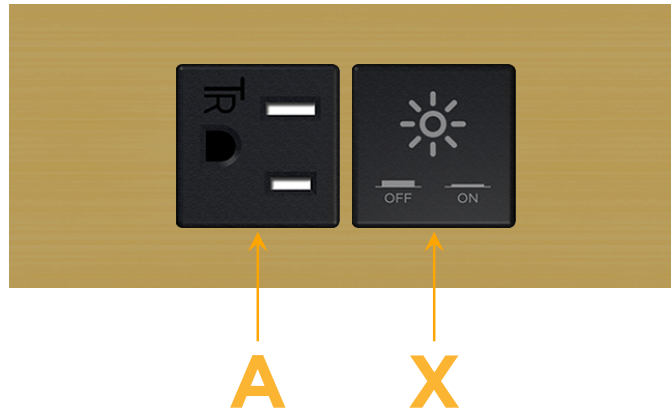

M-POWER-2T

AC POWER & DATA CONNECTIVITY SOLUTION

M-POWER-2T-AX-BR4TP

Distributed by

Mormax Company, Inc.

8 Westchester Plaza

Elmsford, NY 10523

914-699-0101

sales@mormax.com

mormax.com

Metro Light & Power's line of power & data solutions offers sophisticated design elements combined with greater ease of installation. Streamlined and low-profile, enhanced by side-exiting cords, our outlets advance the industry with their cutting edge look and feel. We believe flexibility is key, and we provide a variety of mounting options, including the ability to mount in limited spaces. Our outlets are available in many finishes and configurations, in addition to a custom color and finish capability for our clients.

Trim Plate Finish: **SOLID BRASS BRUSHED**

Custom Finishes Available

M-POWER-2T-AX-BR4TP

Features:

Module/Port Options:

- **A** Tamper Resistant AC Receptacle
- **E** USB-A & USB-C (20W)
- **M** Double USB-A (Fast Charging Ports - 18W)
- **H** HDMI
- **6** CAT 6
- **12** RJ 12
- **X** Switched AC
- **Y** 3-Way Switch (Low Voltage)
- **V** USB-C (45W High Speed Charging Port)
- **S** USB-C (25W High Speed Charging Port)
- **R** Switched AC (Rocker Switch)
- **D** Dimmer Switch

Plug:

Supplied with Low Profile Flat 45° Angle 120 VAC Plug

Optional Standard Straight 120 VAC Plug

Optional Straight 120 VAC Pass-through Plug

- CLEAN, COMPACT DESIGN
- STREAMLINED
- LOW PROFILE
- SIDE-EXITING CORDS
- PLUG & PLAY
- 6' AC CORD & PLUG (FLAT PLUG STANDARD)
- CUSTOMIZABLE CONFIGURATIONS AND FINISHES
- UL LISTED FOR MOUNTING IN FURNITURE
- 15A