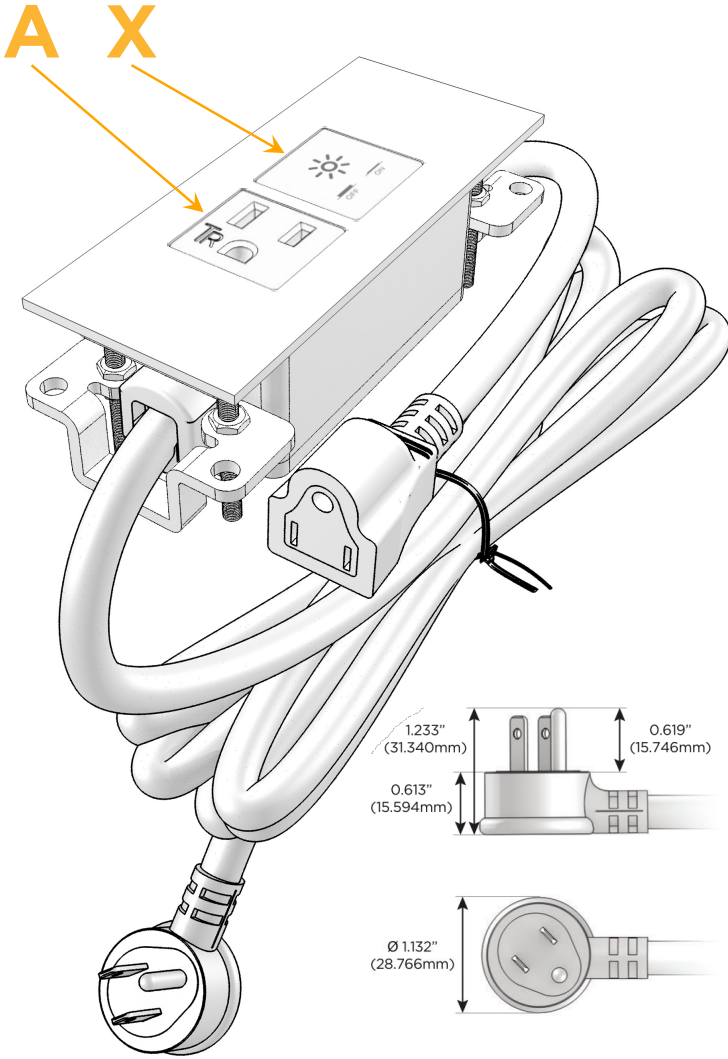

Trim Plate Finish: **BLACK (ABS)**

Custom Finishes Available

M-POWER-2T-AX-BATP

Features:

Module/Port Options:

- A** Tamper Resistant AC Receptacle
- E** USB-A & USB-C (20W)
- M** Double USB-A (Fast Charging Ports - 18W)
- H** HDMI
- 6** CAT 6
- 12** RJ 12
- X** Switched AC
- Y** 3-Way Switch (Low Voltage)
- V** USB-C (45W High Speed Charging Port)
- S** USB-C (25W High Speed Charging Port)
- R** Switched AC (Rocker Switch)
- D** Dimmer Switch

Plug:

Supplied with Low Profile Flat 45° Angle 120 VAC Plug

Optional Standard Straight 120 VAC Plug

Optional Straight 120 VAC Pass-through Plug

- CLEAN, COMPACT DESIGN
- STREAMLINED
- LOW PROFILE
- SIDE-EXITING CORDS
- PLUG & PLAY
- 6' AC CORD & PLUG (FLAT PLUG STANDARD)
- CUSTOMIZABLE CONFIGURATIONS AND FINISHES
- UL LISTED FOR MOUNTING IN FURNITURE
- 15A

sales@mormax.com

mormax.com

Specs:

Modules/Ports:

- A** Tamper Resistant AC Receptacle
- X** Switched AC

TOP