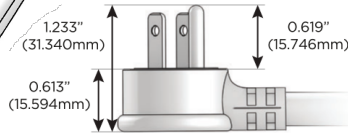

Modules/Ports:

- **A** Tamper Resistant AC Receptacle
- **X** Switched AC