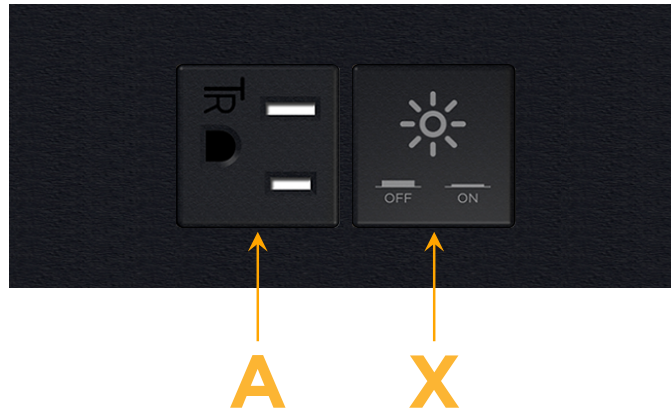

Trim Plate Finish: **BLACK (ABS)**

Custom Finishes Available

M-POWER-2T-AX-BATP

Features:

Module/Port Options:

- A** Tamper Resistant AC Receptacle
- E** USB-A & USB-C (20W)
- M** Double USB-A (Fast Charging Ports - 18W)
- H** HDMI
- 6** CAT 6
- 12** RJ 12
- X** Switched AC
- Y** 3-Way Switch (Low Voltage)
- V** USB-C (45W High Speed Charging Port)
- S** USB-C (25W High Speed Charging Port)
- R** Switched AC (Rocker Switch)
- D** Dimmer Switch

Plug:

Supplied with Low Profile Flat 45° Angle 120 VAC Plug

Optional Standard Straight 120 VAC Plug

Optional Straight 120 VAC Pass-through Plug

- CLEAN, COMPACT DESIGN
- STREAMLINED
- LOW PROFILE
- SIDE-EXITING CORDS
- PLUG & PLAY
- 6' AC CORD & PLUG (FLAT PLUG STANDARD)
- CUSTOMIZABLE CONFIGURATIONS AND FINISHES
- UL LISTED FOR MOUNTING IN FURNITURE
- 15A

sales@mormax.com

mormax.com

Specs:

Modules/Ports:

- A** Tamper Resistant AC Receptacle
- X** Switched AC

TOP