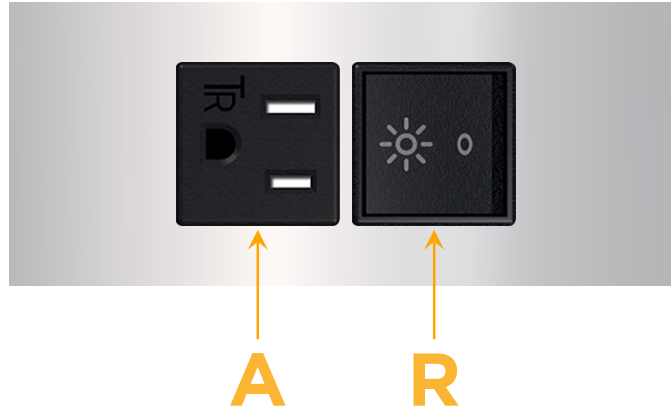

Trim Plate Finish: **CHROME (ABS)**

*Custom Finishes Available*

M-POWER-2T-AR-CRATP

Features:

**Module/Port Options:**

- A** Tamper Resistant AC Receptacle
- E** USB-A & USB-C (20W)
- M** Double USB-A (Fast Charging Ports - 18W)
- H** HDMI
- 6** CAT 6
- 12** RJ 12
- X** Switched AC
- Y** 3-Way Switch (Low Voltage)
- V** USB-C (45W High Speed Charging Port)
- S** USB-C (25W High Speed Charging Port)
- R** Switched AC (Rocker Switch)
- D** Dimmer Switch

**Plug:**

Supplied with Low Profile Flat 45° Angle 120 VAC Plug

Optional Standard Straight 120 VAC Plug

Optional Straight 120 VAC Pass-through Plug

- CLEAN, COMPACT DESIGN
- STREAMLINED
- LOW PROFILE
- SIDE-EXITING CORDS
- PLUG & PLAY
- 6' AC CORD & PLUG (FLAT PLUG STANDARD)
- CUSTOMIZABLE CONFIGURATIONS AND FINISHES
- UL LISTED FOR MOUNTING IN FURNITURE
- 15A

# M-POWER-2T

AC POWER & DATA CONNECTIVITY SOLUTION

M-POWER-2T-AR-CRATP

Specs:

**Modules/Ports:**

- A** Tamper Resistant AC Receptacle
- R** Switched AC (Rocker Switch)

Distributed by

Mormax Company, Inc.