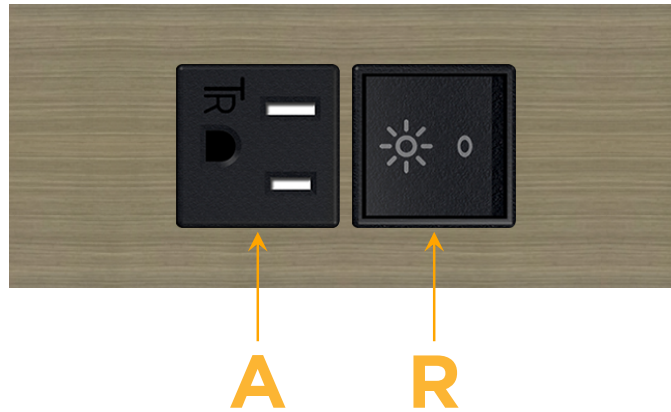

M-POWER-2T

AC POWER & DATA CONNECTIVITY SOLUTION

M-POWER-2T-AR-BZ5AATP

Distributed by

Mormax Company, Inc.

8 Westchester Plaza

Elmsford, NY 10523

914-699-0101

sales@mormax.com

mormax.com

Metro Light & Power's line of power & data solutions offers sophisticated design elements combined with greater ease of installation. Streamlined and low-profile, enhanced by side-exiting cords, our outlets advance the industry with their cutting edge look and feel. We believe flexibility is key, and we provide a variety of mounting options, including the ability to mount in limited spaces. Our outlets are available in many finishes and configurations, in addition to a custom color and finish capability for our clients.

Trim Plate Finish: **ANTIQUED ARCHITECTURAL BRONZE (ABS)**

Custom Finishes Available

M-POWER-2T-AR-BZ5AATP

Features:

Module/Port Options:

- **A** Tamper Resistant AC Receptacle
- **E** USB-A & USB-C (20W)
- **M** Double USB-A (Fast Charging Ports - 18W)
- **H** HDMI
- **6** CAT 6
- **12** RJ 12
- **X** Switched AC
- **Y** 3-Way Switch (Low Voltage)
- **V** USB-C (45W High Speed Charging Port)
- **S** USB-C (25W High Speed Charging Port)
- **R** Switched AC (Rocker Switch)
- **D** Dimmer Switch

Plug:

Supplied with Low Profile Flat 45° Angle 120 VAC Plug

Optional Standard Straight 120 VAC Plug

Optional Straight 120 VAC Pass-through Plug

- CLEAN, COMPACT DESIGN
- STREAMLINED
- LOW PROFILE
- SIDE-EXITING CORDS
- PLUG & PLAY
- 6' AC CORD & PLUG (FLAT PLUG STANDARD)
- CUSTOMIZABLE CONFIGURATIONS AND FINISHES
- UL LISTED FOR MOUNTING IN FURNITURE
- 15A