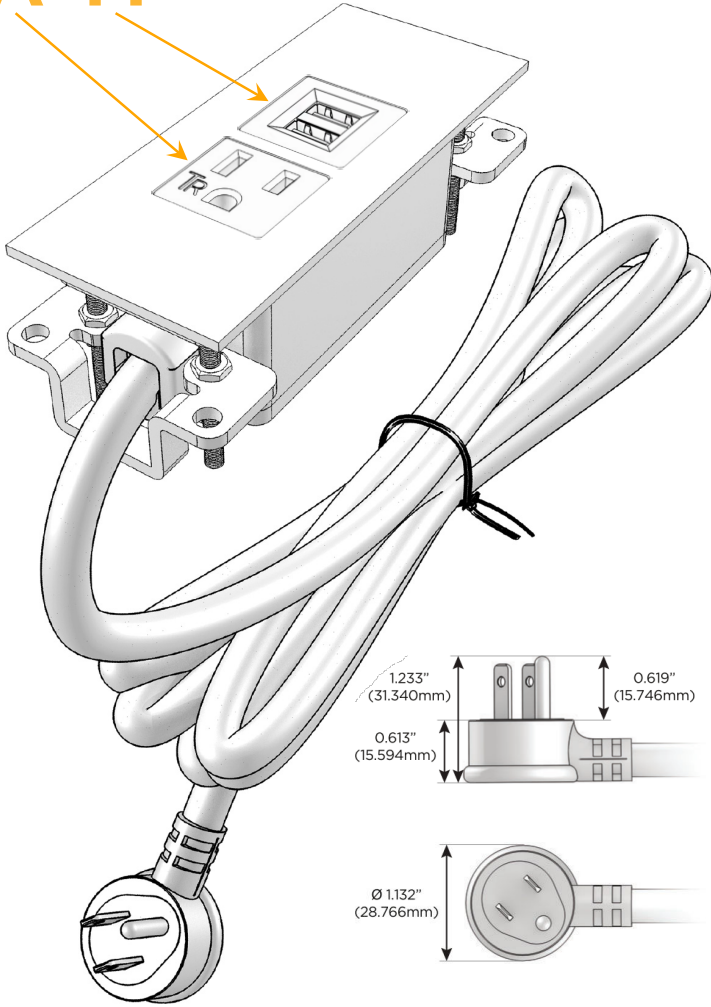

M-POWER-2T

AC POWER & DATA CONNECTIVITY SOLUTION

M-POWER-2T-AM-CRATP

Specs:

Modules/Ports:

- **A** Tamper Resistant AC Receptacle
- **M** Double USB-A (Fast Charging Ports - 18W)

Distributed by

Mormax Company, Inc.

8 Westchester Plaza

Elmsford, NY 10523

914-699-0101

sales@mormax.com

mormax.com

A M