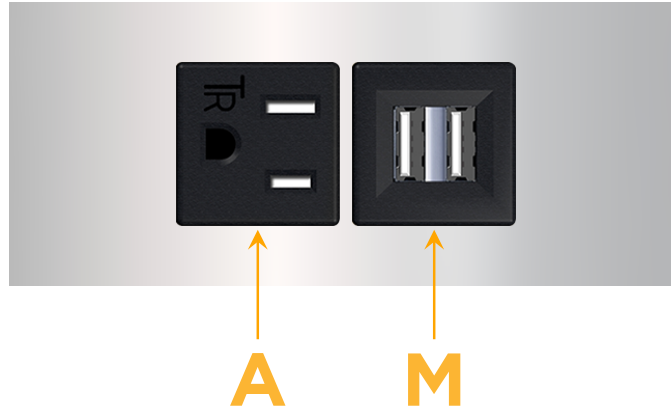

M-POWER-2T

AC POWER & DATA CONNECTIVITY SOLUTION

M-POWER-2T-AM-CRATP

Distributed by

Mormax Company, Inc.

8 Westchester Plaza

Elmsford, NY 10523

914-699-0101

sales@mormax.com

mormax.com

Metro Light & Power's line of power & data solutions offers sophisticated design elements combined with greater ease of installation. Streamlined and low-profile, enhanced by side-exiting cords, our outlets advance the industry with their cutting edge look and feel. We believe flexibility is key, and we provide a variety of mounting options, including the ability to mount in limited spaces. Our outlets are available in many finishes and configurations, in addition to a custom color and finish capability for our clients.

Trim Plate Finish: **CHROME (ABS)**

Custom Finishes Available

M-POWER-2T-AM-CRATP

Features:

Module/Port Options:

- **A** Tamper Resistant AC Receptacle
- **E** USB-A & USB-C (20W)
- **M** Double USB-A (Fast Charging Ports - 18W)
- **H** HDMI
- **6** CAT 6
- **12** RJ 12
- **X** Switched AC
- **Y** 3-Way Switch (Low Voltage)
- **V** USB-C (45W High Speed Charging Port)
- **S** USB-C (25W High Speed Charging Port)
- **R** Switched AC (Rocker Switch)
- **D** Dimmer Switch

Plug:

Supplied with Low Profile Flat 45° Angle 120 VAC Plug

Optional Standard Straight 120 VAC Plug

Optional Straight 120 VAC Pass-through Plug

- CLEAN, COMPACT DESIGN
- STREAMLINED
- LOW PROFILE
- SIDE-EXITING CORDS
- PLUG & PLAY
- 6' AC CORD & PLUG (FLAT PLUG STANDARD)
- CUSTOMIZABLE CONFIGURATIONS AND FINISHES
- UL LISTED FOR MOUNTING IN FURNITURE
- 15A