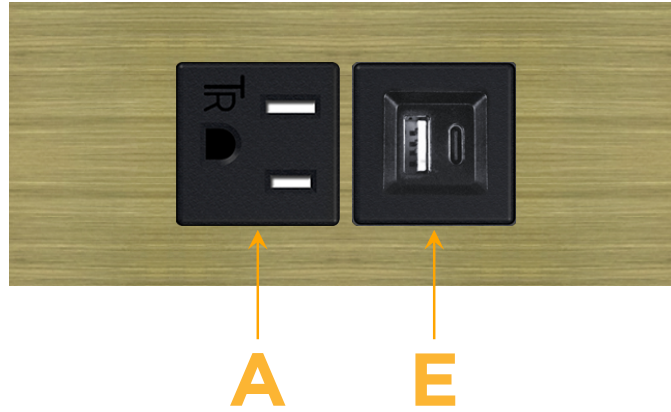

Trim Plate Finish: **BRASS ANTIQUED (ABS)**

Custom Finishes Available

M-POWER-2T-AE-BRAATP

Features:

Module/Port Options:

- A** Tamper Resistant AC Receptacle
- E** USB-A & USB-C (20W)
- M** Double USB-A (Fast Charging Ports - 18W)
- H** HDMI
- 6** CAT 6
- 12** RJ 12
- X** Switched AC
- Y** 3-Way Switch (Low Voltage)
- V** USB-C (45W High Speed Charging Port)
- S** USB-C (25W High Speed Charging Port)
- R** Switched AC (Rocker Switch)
- D** Dimmer Switch

Plug:

Supplied with Low Profile Flat 45° Angle 120 VAC Plug

Optional Standard Straight 120 VAC Plug

Optional Straight 120 VAC Pass-through Plug

- CLEAN, COMPACT DESIGN
- STREAMLINED
- LOW PROFILE
- SIDE-EXITING CORDS
- PLUG & PLAY
- 6' AC CORD & PLUG (FLAT PLUG STANDARD)
- CUSTOMIZABLE CONFIGURATIONS AND FINISHES
- UL LISTED FOR MOUNTING IN FURNITURE
- 15A

sales@mormax.com

mormax.com

Specs:

Modules/Ports:

A Tamper Resistant AC Receptacle

E USB-A & USB-C (20W)

TOP