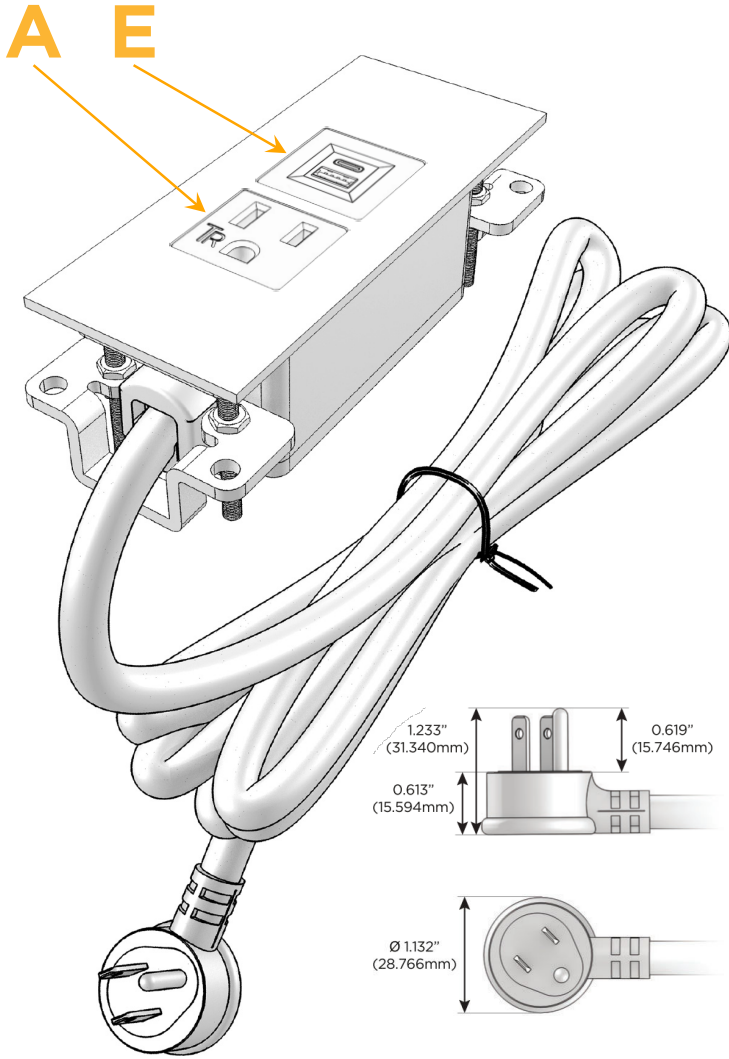

Trim Plate Finish: **BRASS ANTIQUED (ABS)**

Custom Finishes Available

M-POWER-2T-AE-BRAATP

Features:

Module/Port Options:

- A** Tamper Resistant AC Receptacle
- E** USB-A & USB-C (20W)
- M** Double USB-A (Fast Charging Ports - 18W)
- H** HDMI
- 6** CAT 6
- 12** RJ 12
- X** Switched AC
- Y** 3-Way Switch (Low Voltage)
- V** USB-C (45W High Speed Charging Port)
- S** USB-C (25W High Speed Charging Port)
- R** Switched AC (Rocker Switch)
- D** Dimmer Switch

Plug:

Supplied with Low Profile Flat 45° Angle 120 VAC Plug

Optional Standard Straight 120 VAC Plug

Optional Straight 120 VAC Pass-through Plug

- CLEAN, COMPACT DESIGN
- STREAMLINED
- LOW PROFILE
- SIDE-EXITING CORDS
- PLUG & PLAY
- 6' AC CORD & PLUG (FLAT PLUG STANDARD)
- CUSTOMIZABLE CONFIGURATIONS AND FINISHES
- UL LISTED FOR MOUNTING IN FURNITURE
- 15A

sales@mormax.com

mormax.com

Specs:

Modules/Ports:

A Tamper Resistant AC Receptacle

E USB-A & USB-C (20W)

TOP