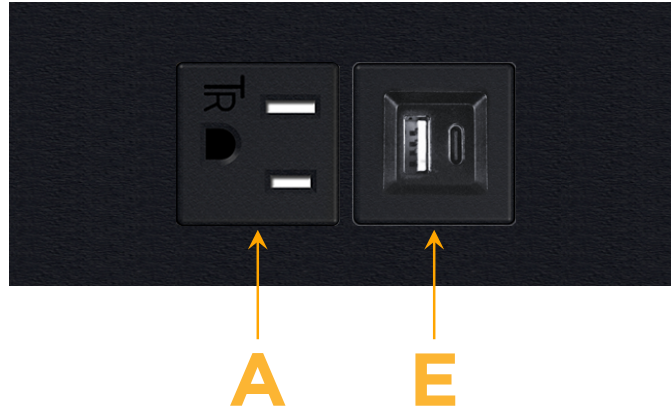

Trim Plate Finish: **BLACK (ABS)**

Custom Finishes Available

M-POWER-2T-AE-BATP

Features:

Module/Port Options:

- A** Tamper Resistant AC Receptacle
- E** USB-A & USB-C (20W)
- M** Double USB-A (Fast Charging Ports - 18W)
- H** HDMI
- 6** CAT 6
- 12** RJ 12
- X** Switched AC
- Y** 3-Way Switch (Low Voltage)
- V** USB-C (45W High Speed Charging Port)
- S** USB-C (25W High Speed Charging Port)
- R** Switched AC (Rocker Switch)
- D** Dimmer Switch

Plug:

Supplied with Low Profile Flat 45° Angle 120 VAC Plug

Optional Standard Straight 120 VAC Plug

Optional Straight 120 VAC Pass-through Plug

- CLEAN, COMPACT DESIGN
- STREAMLINED
- LOW PROFILE
- SIDE-EXITING CORDS
- PLUG & PLAY
- 6' AC CORD & PLUG (FLAT PLUG STANDARD)
- CUSTOMIZABLE CONFIGURATIONS AND FINISHES
- UL LISTED FOR MOUNTING IN FURNITURE
- 15A

sales@mormax.com

mormax.com

Specs:

Modules/Ports:

A Tamper Resistant AC Receptacle

E USB-A & USB-C (20W)

TOP