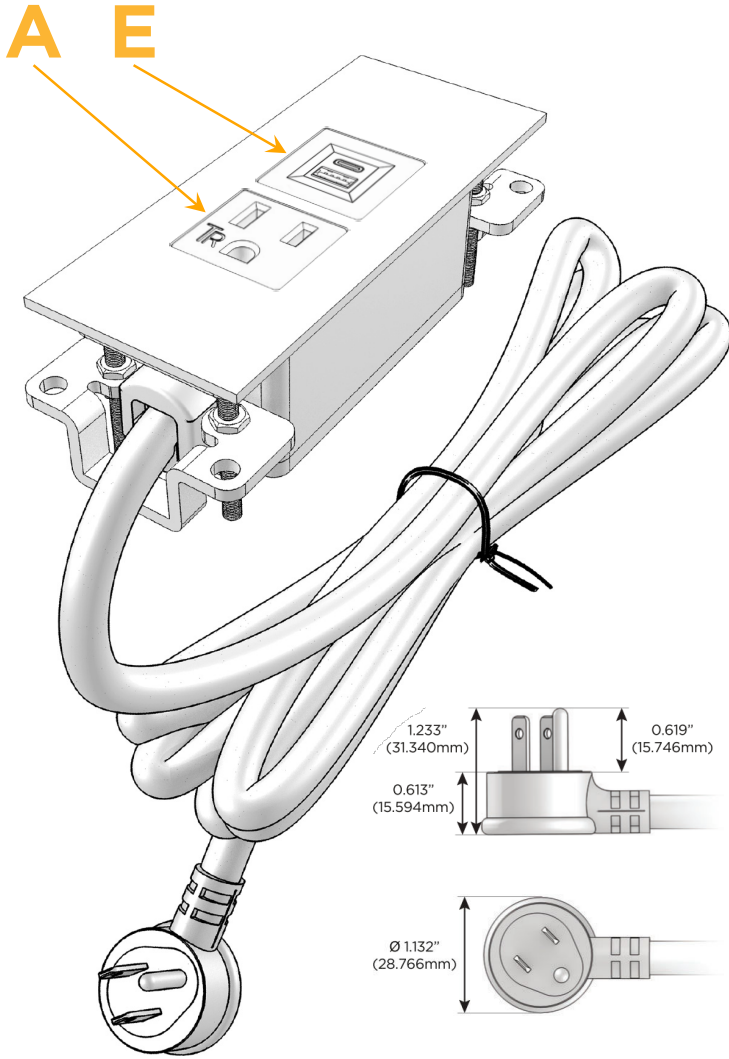

Trim Plate Finish: **BLACK (ABS)**

Custom Finishes Available

M-POWER-2T-AE-BATP

Features:

Module/Port Options:

- A** Tamper Resistant AC Receptacle
- E** USB-A & USB-C (20W)
- M** Double USB-A (Fast Charging Ports - 18W)
- H** HDMI
- 6** CAT 6
- 12** RJ 12
- X** Switched AC
- Y** 3-Way Switch (Low Voltage)
- V** USB-C (45W High Speed Charging Port)
- S** USB-C (25W High Speed Charging Port)
- R** Switched AC (Rocker Switch)
- D** Dimmer Switch

Plug:

Supplied with Low Profile Flat 45° Angle 120 VAC Plug

Optional Standard Straight 120 VAC Plug

Optional Straight 120 VAC Pass-through Plug

- CLEAN, COMPACT DESIGN
- STREAMLINED
- LOW PROFILE
- SIDE-EXITING CORDS
- PLUG & PLAY
- 6' AC CORD & PLUG (FLAT PLUG STANDARD)
- CUSTOMIZABLE CONFIGURATIONS AND FINISHES
- UL LISTED FOR MOUNTING IN FURNITURE
- 15A

sales@mormax.com

mormax.com

Specs:

Modules/Ports:

A Tamper Resistant AC Receptacle

E USB-A & USB-C (20W)

TOP