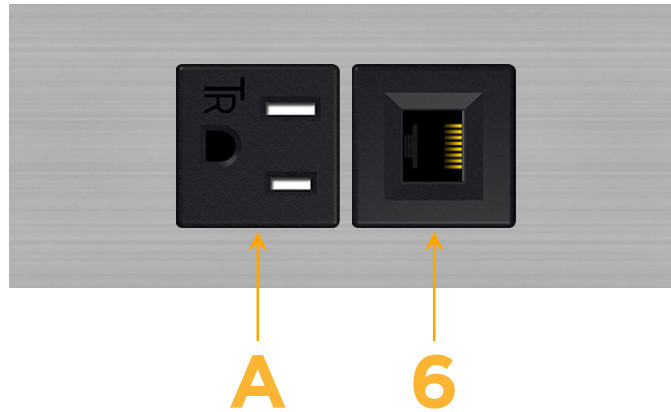

M-POWER-2T

AC POWER & DATA CONNECTIVITY SOLUTION

M-POWER-2T-A6-SS4ATP

Distributed by

Mormax Company, Inc.

8 Westchester Plaza

Elmsford, NY 10523

914-699-0101

sales@mormax.com

mormax.com

Metro Light & Power's line of power & data solutions offers sophisticated design elements combined with greater ease of installation. Streamlined and low-profile, enhanced by side-exiting cords, our outlets advance the industry with their cutting edge look and feel. We believe flexibility is key, and we provide a variety of mounting options, including the ability to mount in limited spaces. Our outlets are available in many finishes and configurations, in addition to a custom color and finish capability for our clients.

Trim Plate Finish: **BRUSHED STAINLESS (ABS)**

Custom Finishes Available

M-POWER-2T-A6-SS4ATP

Features:

Module/Port Options:

- **A** Tamper Resistant AC Receptacle
- **E** USB-A & USB-C (20W)
- **M** Double USB-A (Fast Charging Ports - 18W)
- **H** HDMI
- **6** CAT 6
- **12** RJ 12
- **X** Switched AC
- **Y** 3-Way Switch (Low Voltage)
- **V** USB-C (45W High Speed Charging Port)
- **S** USB-C (25W High Speed Charging Port)
- **R** Switched AC (Rocker Switch)
- **D** Dimmer Switch

Plug:

Supplied with Low Profile Flat 45° Angle 120 VAC Plug

Optional Standard Straight 120 VAC Plug

Optional Straight 120 VAC Pass-through Plug

- CLEAN, COMPACT DESIGN
- STREAMLINED
- LOW PROFILE
- SIDE-EXITING CORDS
- PLUG & PLAY
- 6' AC CORD & PLUG (FLAT PLUG STANDARD)
- CUSTOMIZABLE CONFIGURATIONS AND FINISHES
- UL LISTED FOR MOUNTING IN FURNITURE
- 15A