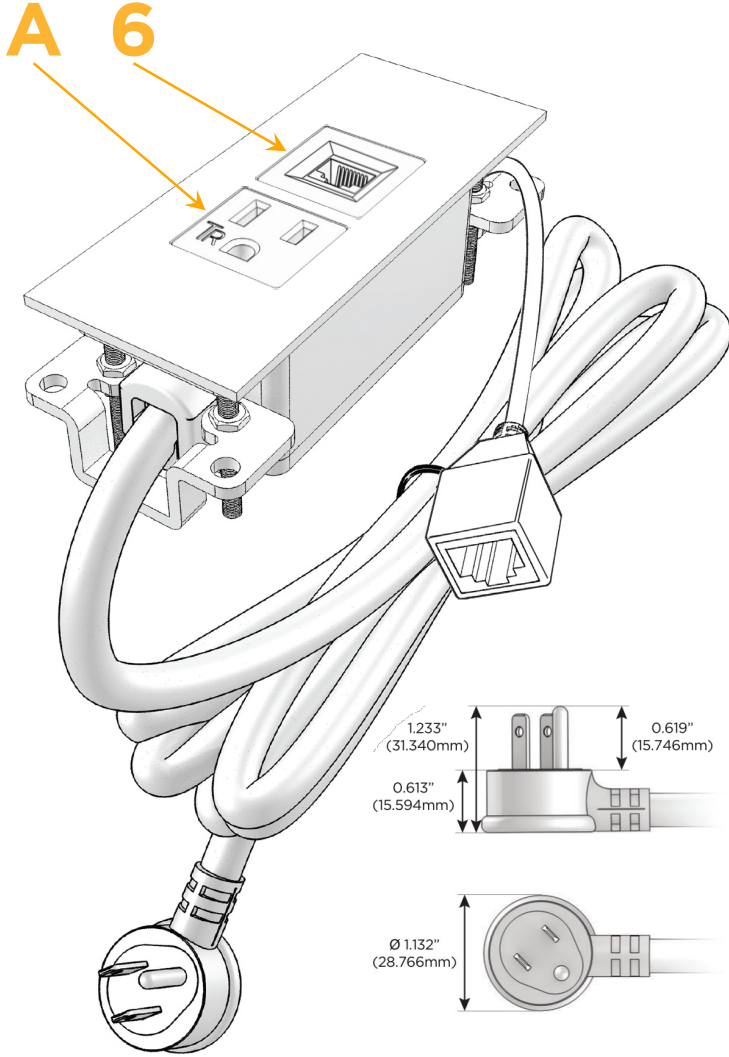

M-POWER-2T

AC POWER & DATA CONNECTIVITY SOLUTION

M-POWER-2T-A6-BRAATP

Specs:

Modules/Ports:

- **A** Tamper Resistant AC Receptacle
- **6** CAT 6

Distributed by

Mormax Company, Inc.

8 Westchester Plaza

Elmsford, NY 10523

914-699-0101

sales@mormax.com

mormax.com