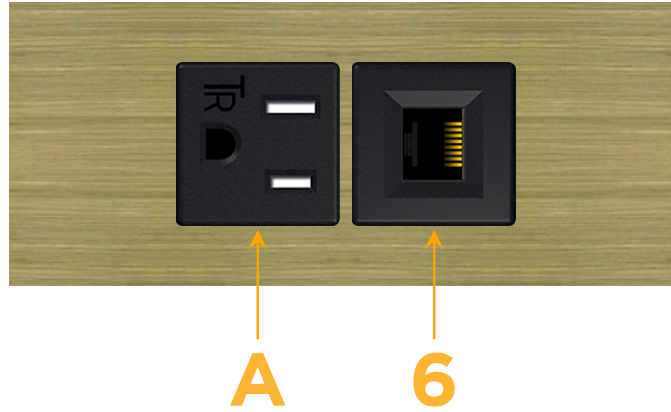

M-POWER-2T

AC POWER & DATA CONNECTIVITY SOLUTION

M-POWER-2T-A6-BRAATP

Distributed by

Mormax Company, Inc.

8 Westchester Plaza

Elmsford, NY 10523

914-699-0101

sales@mormax.com

mormax.com

Metro Light & Power's line of power & data solutions offers sophisticated design elements combined with greater ease of installation. Streamlined and low-profile, enhanced by side-exiting cords, our outlets advance the industry with their cutting edge look and feel. We believe flexibility is key, and we provide a variety of mounting options, including the ability to mount in limited spaces. Our outlets are available in many finishes and configurations, in addition to a custom color and finish capability for our clients.

Trim Plate Finish: **BRASS ANTIQUED (ABS)**

Custom Finishes Available

M-POWER-2T-A6-BRAATP

Features:

Module/Port Options:

- **A** Tamper Resistant AC Receptacle
- **E** USB-A & USB-C (20W)
- **M** Double USB-A (Fast Charging Ports - 18W)
- **H** HDMI
- **6** CAT 6
- **12** RJ 12
- **X** Switched AC
- **Y** 3-Way Switch (Low Voltage)
- **V** USB-C (45W High Speed Charging Port)
- **S** USB-C (25W High Speed Charging Port)
- **R** Switched AC (Rocker Switch)
- **D** Dimmer Switch

Plug:

Supplied with Low Profile Flat 45° Angle 120 VAC Plug

Optional Standard Straight 120 VAC Plug

Optional Straight 120 VAC Pass-through Plug

- CLEAN, COMPACT DESIGN
- STREAMLINED
- LOW PROFILE
- SIDE-EXITING CORDS
- PLUG & PLAY
- 6' AC CORD & PLUG (FLAT PLUG STANDARD)
- CUSTOMIZABLE CONFIGURATIONS AND FINISHES
- UL LISTED FOR MOUNTING IN FURNITURE
- 15A