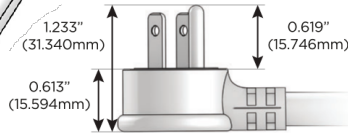

M-POWER-2T

AC POWER & DATA CONNECTIVITY SOLUTION

M-POWER-2T-A6-BRAATP

Specs:

Modules/Ports:

- **A** Tamper Resistant AC Receptacle
- **6** CAT 6

Distributed by

Mormax Company, Inc.

8 Westchester Plaza

Elmsford, NY 10523

914-699-0101

sales@mormax.com

mormax.com

TOP