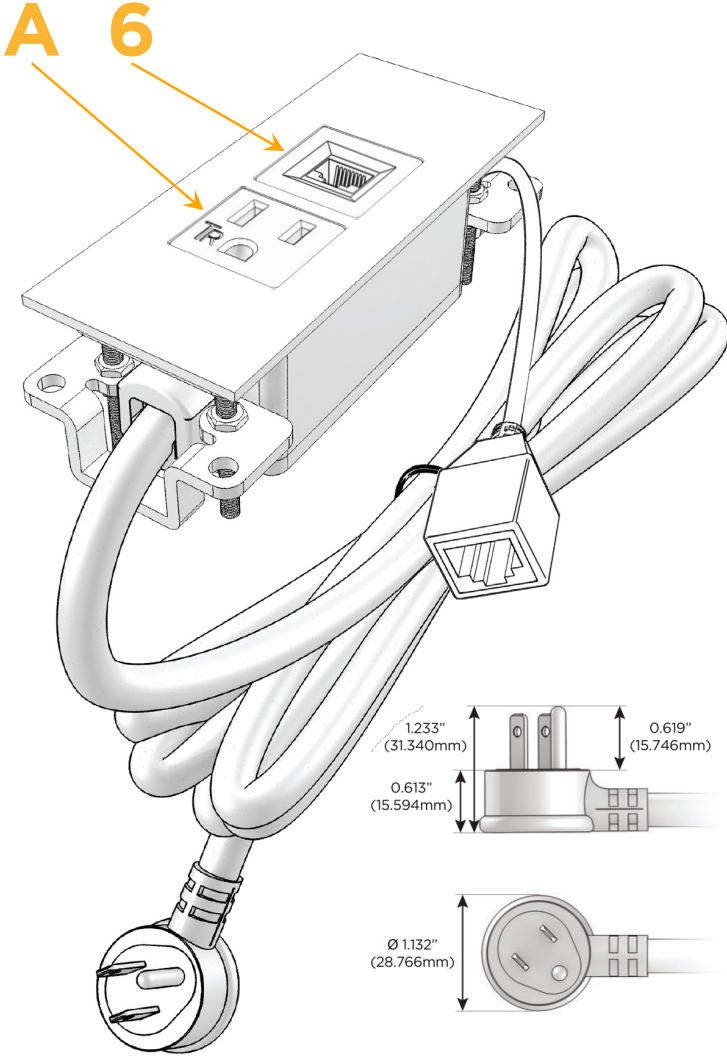

Trim Plate Finish: **BLACK (ABS)**

Custom Finishes Available

M-POWER-2T-A6-BATP

Features:

Module/Port Options:

- A** Tamper Resistant AC Receptacle
- E** USB-A & USB-C (20W)
- M** Double USB-A (Fast Charging Ports - 18W)
- H** HDMI
- 6** CAT 6
- 12** RJ 12
- X** Switched AC
- Y** 3-Way Switch (Low Voltage)
- V** USB-C (45W High Speed Charging Port)
- S** USB-C (25W High Speed Charging Port)
- R** Switched AC (Rocker Switch)
- D** Dimmer Switch

Plug:

Supplied with Low Profile Flat 45° Angle 120 VAC Plug

Optional Standard Straight 120 VAC Plug

Optional Straight 120 VAC Pass-through Plug

- CLEAN, COMPACT DESIGN
- STREAMLINED
- LOW PROFILE
- SIDE-EXITING CORDS
- PLUG & PLAY
- 6' AC CORD & PLUG (FLAT PLUG STANDARD)
- CUSTOMIZABLE CONFIGURATIONS AND FINISHES
- UL LISTED FOR MOUNTING IN FURNITURE
- 15A

sales@mormax.com

mormax.com

Specs:

Modules/Ports:

A Tamper Resistant AC Receptacle

6 CAT 6

TOP