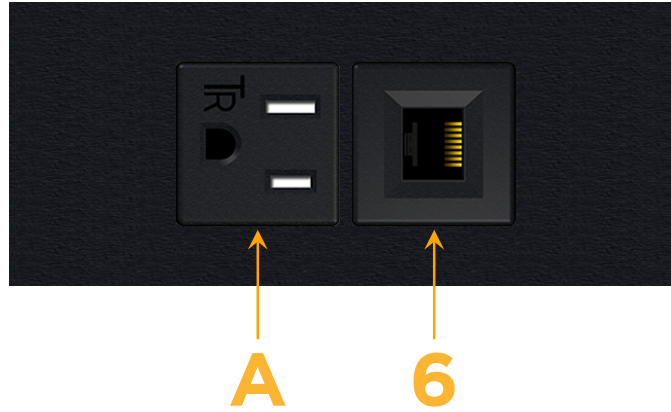

Trim Plate Finish: **BLACK (ABS)**

Custom Finishes Available

M-POWER-2T-A6-BATP

Features:

Module/Port Options:

- A** Tamper Resistant AC Receptacle
- E** USB-A & USB-C (20W)
- M** Double USB-A (Fast Charging Ports - 18W)
- H** HDMI
- 6** CAT 6
- 12** RJ 12
- X** Switched AC
- Y** 3-Way Switch (Low Voltage)
- V** USB-C (45W High Speed Charging Port)
- S** USB-C (25W High Speed Charging Port)
- R** Switched AC (Rocker Switch)
- D** Dimmer Switch

Plug:

Supplied with Low Profile Flat 45° Angle 120 VAC Plug

Optional Standard Straight 120 VAC Plug

Optional Straight 120 VAC Pass-through Plug

- CLEAN, COMPACT DESIGN
- STREAMLINED
- LOW PROFILE
- SIDE-EXITING CORDS
- PLUG & PLAY
- 6' AC CORD & PLUG (FLAT PLUG STANDARD)
- CUSTOMIZABLE CONFIGURATIONS AND FINISHES
- UL LISTED FOR MOUNTING IN FURNITURE
- 15A

sales@mormax.com

mormax.com

Specs:

Modules/Ports:

A Tamper Resistant AC Receptacle

6 CAT 6

TOP