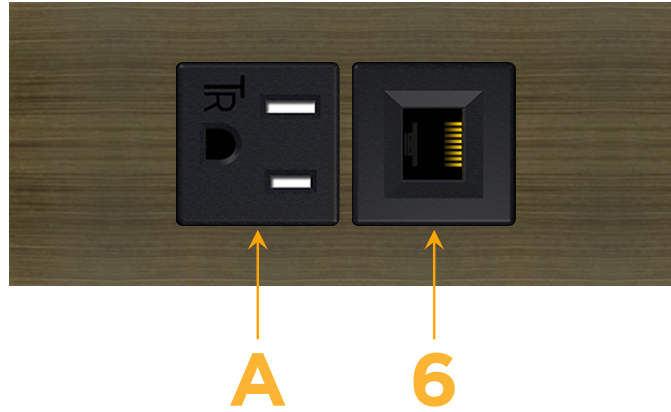

M-POWER-2T

AC POWER & DATA CONNECTIVITY SOLUTION

M-POWER-2T-A6-APATP

Distributed by

Mormax Company, Inc.

8 Westchester Plaza

Elmsford, NY 10523

914-699-0101

sales@mormax.com

mormax.com

Metro Light & Power's line of power & data solutions offers sophisticated design elements combined with greater ease of installation. Streamlined and low-profile, enhanced by side-exiting cords, our outlets advance the industry with their cutting edge look and feel. We believe flexibility is key, and we provide a variety of mounting options, including the ability to mount in limited spaces. Our outlets are available in many finishes and configurations, in addition to a custom color and finish capability for our clients.

Trim Plate Finish: **SPECIAL ANTIQUE BRONZE (ABS)**

Custom Finishes Available

M-POWER-2T-A6-APATP

Features:

Module/Port Options:

- **A** Tamper Resistant AC Receptacle
- **E** USB-A & USB-C (20W)
- **M** Double USB-A (Fast Charging Ports - 18W)
- **H** HDMI
- **6** CAT 6
- **12** RJ 12
- **X** Switched AC
- **Y** 3-Way Switch (Low Voltage)
- **V** USB-C (45W High Speed Charging Port)
- **S** USB-C (25W High Speed Charging Port)
- **R** Switched AC (Rocker Switch)
- **D** Dimmer Switch

Plug:

Supplied with Low Profile Flat 45° Angle 120 VAC Plug

Optional Standard Straight 120 VAC Plug

Optional Straight 120 VAC Pass-through Plug

- CLEAN, COMPACT DESIGN
- STREAMLINED
- LOW PROFILE
- SIDE-EXITING CORDS
- PLUG & PLAY
- 6' AC CORD & PLUG (FLAT PLUG STANDARD)
- CUSTOMIZABLE CONFIGURATIONS AND FINISHES
- UL LISTED FOR MOUNTING IN FURNITURE
- 15A