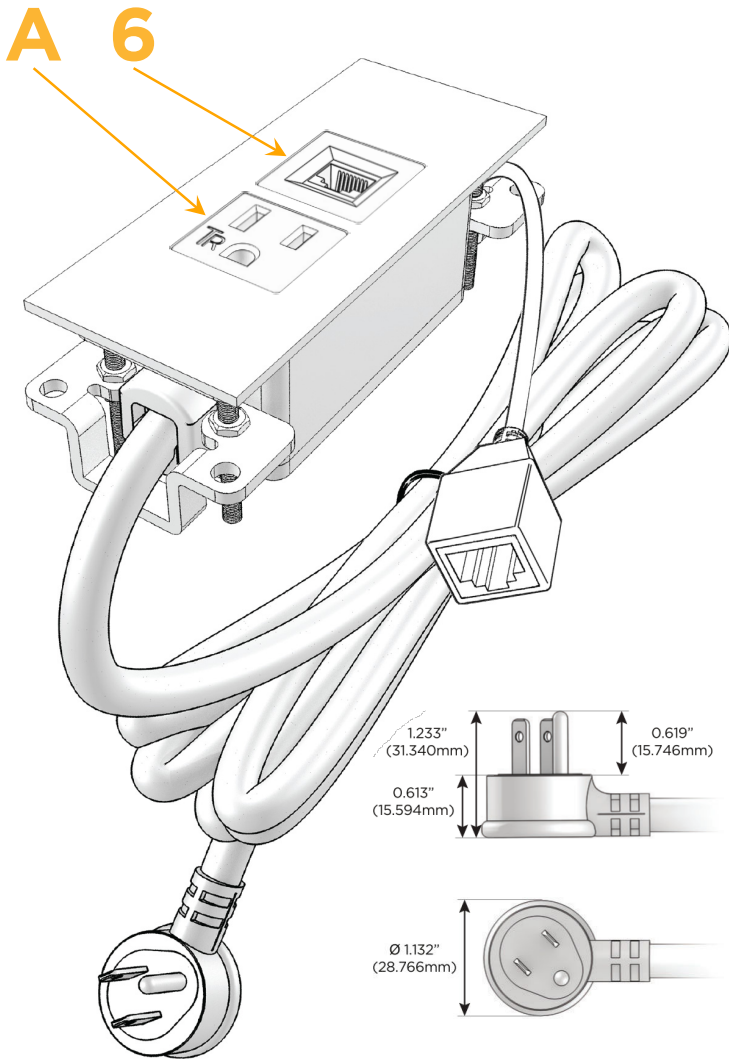

M-POWER-2T

AC POWER & DATA CONNECTIVITY SOLUTION

M-POWER-2T-A6-APATP

Specs:

Modules/Ports:

- A Tamper Resistant AC Receptacle
- 6 CAT 6

Distributed by

Mormax Company, Inc.

8 Westchester Plaza

Elmsford, NY 10523

914-699-0101

sales@mormax.com

mormax.com