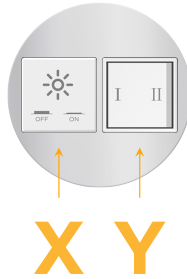

Bezel Finish: **STAINLESS STEEL MIRROR FINISH**

Custom Finishes Available M-POWER-2TW-XY-SS8RNDB(2)

Features:

Module/Port Options:

- **A** Tamper Resistant AC Receptacle
- **E** USB-A & USB-C (20W)
- **M** Double USB-A (Fast Charging Ports - 18W)
- **H** HDMI
- **6** CAT 6
- **12** RJ 12
- **X** Switched AC
- **Y** 3-Way Switch (Low Voltage)
- **V** USB-C (45W High Speed Charging Port)
- **S** USB-C (25W High Speed Charging Port)
- **R** Switched AC (Rocker Switch)
- **D** Dimmer Switch

Plug:

Supplied with Low Profile Flat 45° Angle 120 VAC Plug

Optional Standard Straight 120 VAC Plug

Optional Straight 120 VAC Pass-through Plug

- CLEAN, COMPACT DESIGN
- STREAMLINED
- LOW PROFILE
- SIDE-EXITING CORDS
- PLUG & PLAY
- 6' AC CORD & PLUG (FLAT PLUG STANDARD)
- CUSTOMIZABLE CONFIGURATIONS AND FINISHES
- UL LISTED FOR MOUNTING IN FURNITURE
- 15A

UL LISTED AND APPROVED FOR USE ONLY WITH METRO LIGHT & POWER'S UL LISTED LEDS & CLASS 2 UL LISTED LED DRIVERS