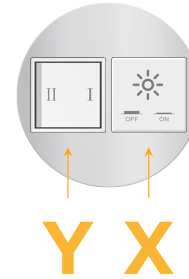

Bezel Finish: **STAINLESS STEEL MIRROR FINISH**

Custom Finishes Available M-POWER-2TW-XY-SS8RNDB(2)

Features:

Module/Port Options:

- **A** Tamper Resistant AC Receptacle
- **E** USB-A & USB-C (20W)
- **M** Double USB-A (Fast Charging Ports - 18W)
- **H** HDMI
- **6** CAT 6
- **12** RJ 12
- **X** Switched AC
- **Y** 3-Way Switch (Low Voltage)
- **V** USB-C (45W High Speed Charging Port)
- **S** USB-C (25W High Speed Charging Port)
- **R** Switched AC (Rocker Switch)
- **D** Dimmer Switch

Plug:

Supplied with Low Profile Flat 45° Angle 120 VAC Plug

Optional Standard Straight 120 VAC Plug

Optional Straight 120 VAC Pass-through Plug

- CLEAN, COMPACT DESIGN
- STREAMLINED
- LOW PROFILE
- SIDE-EXITING CORDS
- PLUG & PLAY
- 6' AC CORD & PLUG (FLAT PLUG STANDARD)
- CUSTOMIZABLE CONFIGURATIONS AND FINISHES
- UL LISTED FOR MOUNTING IN FURNITURE
- 15A

UL LISTED AND APPROVED FOR USE ONLY WITH METRO LIGHT & POWER'S UL LISTED LEDS & CLASS 2 UL LISTED LED DRIVERS