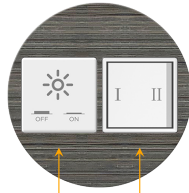

Bezel Finish: **GUNMETAL (ZINC/STEEL)**

Custom Finishes Available M-POWER-2TW-XY-S3RNSB(2)

**XY**

**YX**

Features:

**Module/Port Options:**

- A** Tamper Resistant AC Receptacle
- E** USB-A & USB-C (20W)
- M** Double USB-A (Fast Charging Ports - 18W)
- H** HDMI
- 6** CAT 6
- 12** RJ 12
- X** Switched AC
- Y** 3-Way Switch (Low Voltage)
- V** USB-C (45W High Speed Charging Port)
- S** USB-C (25W High Speed Charging Port)
- R** Switched AC (Rocker Switch)
- D** Dimmer Switch