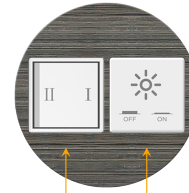

Bezel Finish: **GUNMETAL (ZINC/STEEL)**

Custom Finishes Available M-POWER-2TW-XY-S3RNSB(2)

**XY**

**YX**

Features:

**Module/Port Options:**

- A** Tamper Resistant AC Receptacle
- E** USB-A & USB-C (20W)
- M** Double USB-A (Fast Charging Ports - 18W)
- H** HDMI
- 6** CAT 6
- 12** RJ 12
- X** Switched AC
- Y** 3-Way Switch (Low Voltage)
- V** USB-C (45W High Speed Charging Port)
- S** USB-C (25W High Speed Charging Port)
- R** Switched AC (Rocker Switch)
- D** Dimmer Switch