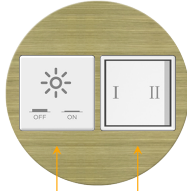

Mormax Company, Inc.

8 Westchester Plaza

Elmsford, NY 10523

914-699-0101

sales@mormax.com

mormax.com

Metro Light & Power's line of power & data solutions offers sophisticated design elements combined with greater ease of installation. Streamlined and low-profile, enhanced by side-exiting cords, our outlets advance the industry with their cutting edge look and feel. We believe flexibility is key, and we provide a variety of mounting options, including the ability to mount in limited spaces. Our outlets are available in many finishes and configurations, in addition to a custom color and finish capability for our clients.

Bezel Finish: **BRASS ANTIQUED (ZINC/STEEL)**

Custom Finishes Available M-POWER-2TW-XY-BRARNDSB(2)

XY