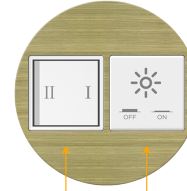

YX

Features:

Module/Port Options:

- **A** Tamper Resistant AC Receptacle
- **E** USB-A & USB-C (20W)
- **M** Double USB-A (Fast Charging Ports - 18W)
- **H** HDMI
- **6** CAT 6
- **12** RJ 12
- **X** Switched AC
- **Y** 3-Way Switch (Low Voltage)
- **V** USB-C (45W High Speed Charging Port)
- **S** USB-C (25W High Speed Charging Port)
- **R** Switched AC (Rocker Switch)
- **D** Dimmer Switch

Plug:

Supplied with Low Profile Flat 45° Angle 120 VAC Plug

Optional Standard Straight 120 VAC Plug

Optional Straight 120 VAC Pass-through Plug

- CLEAN, COMPACT DESIGN
- STREAMLINED
- LOW PROFILE
- SIDE-EXITING CORDS
- PLUG & PLAY
- 6' AC CORD & PLUG (FLAT PLUG STANDARD)
- CUSTOMIZABLE CONFIGURATIONS AND FINISHES
- UL LISTED FOR MOUNTING IN FURNITURE
- 15A

UL LISTED AND APPROVED FOR USE ONLY WITH METRO LIGHT & POWER'S UL LISTED LEDS & CLASS 2 UL LISTED LED DRIVERS