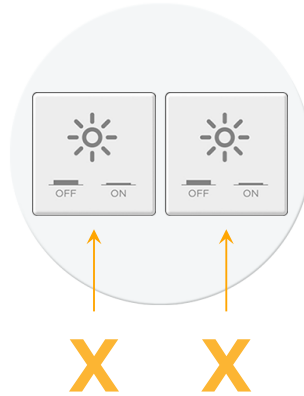

Bezel Finish: **WHITE (STEEL)**

Custom Finishes Available M-POWER-2TW-XX-WRNDB

Features:

Module/Port Options:

- A Tamper Resistant AC Receptacle
- E USB-A & USB-C (20W)
- M Double USB-A (Fast Charging Ports - 18W)
- H HDMI
- 6 CAT 6
- 12 RJ 12
- X Switched AC
- Y 3-Way Switch (Low Voltage)
- V USB-C (45W High Speed Charging Port)
- S USB-C (25W High Speed Charging Port)
- R Switched AC (Rocker Switch)
- D Dimmer Switch

Plug:

Supplied with Low Profile Flat 45° Angle 120 VAC Plug

Optional Standard Straight 120 VAC Plug

Optional Straight 120 VAC Pass-through Plug

- CLEAN, COMPACT DESIGN
- STREAMLINED
- LOW PROFILE
- SIDE-EXITING CORDS
- PLUG & PLAY
- 6' AC CORD & PLUG (FLAT PLUG STANDARD)
- CUSTOMIZABLE CONFIGURATIONS AND FINISHES
- UL LISTED FOR MOUNTING IN FURNITURE
- 15A