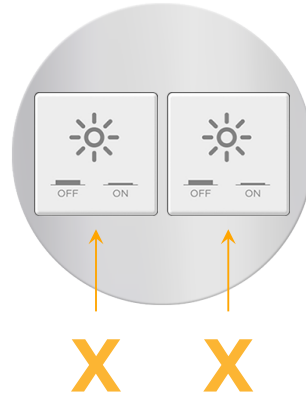

Bezel Finish: **STAINLESS STEEL MIRROR FINISH**

Custom Finishes Available M-POWER-2TW-XX-SS8RNDB

Features:

Module/Port Options:

- A Tamper Resistant AC Receptacle
- E USB-A & USB-C (20W)
- M Double USB-A (Fast Charging Ports - 18W)
- H HDMI
- 6 CAT 6
- 12 RJ 12
- X Switched AC
- Y 3-Way Switch (Low Voltage)
- V USB-C (45W High Speed Charging Port)
- S USB-C (25W High Speed Charging Port)
- R Switched AC (Rocker Switch)
- D Dimmer Switch

Plug:

Supplied with Low Profile Flat 45° Angle 120 VAC Plug

Optional Standard Straight 120 VAC Plug

Optional Straight 120 VAC Pass-through Plug

- CLEAN, COMPACT DESIGN
- STREAMLINED
- LOW PROFILE
- SIDE-EXITING CORDS
- PLUG & PLAY
- 6' AC CORD & PLUG (FLAT PLUG STANDARD)
- CUSTOMIZABLE CONFIGURATIONS AND FINISHES
- UL LISTED FOR MOUNTING IN FURNITURE
- 15A