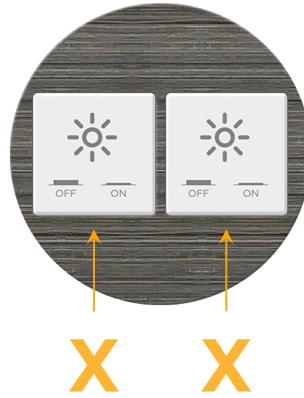

Bezel Finish: **GUNMETAL (ZINC/STEEL)**

Custom Finishes Available M-POWER-2TW-XX-S3RND5B

Features:

Module/Port Options:

- A Tamper Resistant AC Receptacle
- E USB-A & USB-C (20W)
- M Double USB-A (Fast Charging Ports - 18W)
- H HDMI
- 6 CAT 6
- 12 RJ 12
- X Switched AC
- Y 3-Way Switch (Low Voltage)
- V USB-C (45W High Speed Charging Port)
- S USB-C (25W High Speed Charging Port)
- R Switched AC (Rocker Switch)
- D Dimmer Switch

Plug:

Supplied with Low Profile Flat 45° Angle 120 VAC Plug

Optional Standard Straight 120 VAC Plug

Optional Straight 120 VAC Pass-through Plug

- CLEAN, COMPACT DESIGN
- STREAMLINED
- LOW PROFILE
- SIDE-EXITING CORDS
- PLUG & PLAY
- 6' AC CORD & PLUG (FLAT PLUG STANDARD)
- CUSTOMIZABLE CONFIGURATIONS AND FINISHES
- UL LISTED FOR MOUNTING IN FURNITURE
- 15A