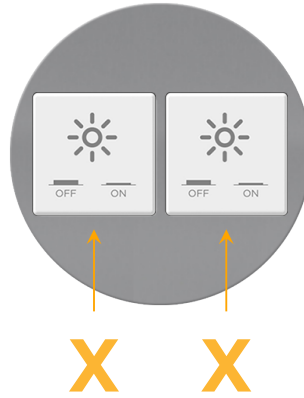

Bezel Finish: **MAGNESIUM (ZINC/STEEL)**

Custom Finishes Available M-POWER-2TW-XX-MRND5B

Features:

Module/Port Options:

- A Tamper Resistant AC Receptacle
- E USB-A & USB-C (20W)
- M Double USB-A (Fast Charging Ports - 18W)
- H HDMI
- 6 CAT 6
- 12 RJ 12
- X Switched AC
- Y 3-Way Switch (Low Voltage)
- V USB-C (45W High Speed Charging Port)
- S USB-C (25W High Speed Charging Port)
- R Switched AC (Rocker Switch)
- D Dimmer Switch

Plug:

Supplied with Low Profile Flat 45° Angle 120 VAC Plug

Optional Standard Straight 120 VAC Plug

Optional Straight 120 VAC Pass-through Plug

- CLEAN, COMPACT DESIGN
- STREAMLINED
- LOW PROFILE
- SIDE-EXITING CORDS
- PLUG & PLAY
- 6' AC CORD & PLUG (FLAT PLUG STANDARD)
- CUSTOMIZABLE CONFIGURATIONS AND FINISHES
- UL LISTED FOR MOUNTING IN FURNITURE
- 15A