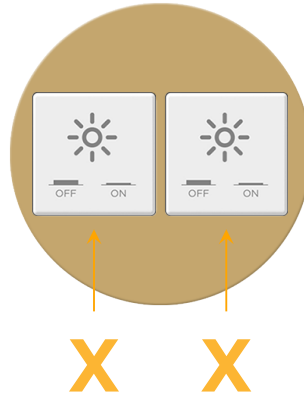

M-POWER-2T

AC POWER & DATA CONNECTIVITY SOLUTION

M-POWER-2TW-XX-BZRNSB

Distributed by

Mormax Company, Inc.

8 Westchester Plaza

Elmsford, NY 10523

914-699-0101

sales@mormax.com

mormax.com

Metro Light & Power's line of power & data solutions offers sophisticated design elements combined with greater ease of installation. Streamlined and low-profile, enhanced by side-exiting cords, our outlets advance the industry with their cutting edge look and feel. We believe flexibility is key, and we provide a variety of mounting options, including the ability to mount in limited spaces. Our outlets are available in many finishes and configurations, in addition to a custom color and finish capability for our clients.

Bezel Finish: **STANDARD BRONZE (ZINC/STEEL)**

Custom Finishes Available M-POWER-2TW-XX-BZRNSB

Features:

Module/Port Options:

- A Tamper Resistant AC Receptacle
- E USB-A & USB-C (20W)
- M Double USB-A (Fast Charging Ports - 18W)
- H HDMI
- 6 CAT 6
- 12 RJ 12
- X Switched AC
- Y 3-Way Switch (Low Voltage)
- V USB-C (45W High Speed Charging Port)
- S USB-C (25W High Speed Charging Port)
- R Switched AC (Rocker Switch)
- D Dimmer Switch

Plug:

Supplied with Low Profile Flat 45° Angle 120 VAC Plug

Optional Standard Straight 120 VAC Plug

Optional Straight 120 VAC Pass-through Plug

- CLEAN, COMPACT DESIGN
- STREAMLINED
- LOW PROFILE
- SIDE-EXITING CORDS
- PLUG & PLAY
- 6' AC CORD & PLUG (FLAT PLUG STANDARD)
- CUSTOMIZABLE CONFIGURATIONS AND FINISHES
- UL LISTED FOR MOUNTING IN FURNITURE
- 15A