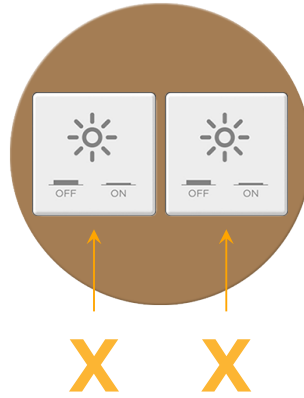

Bezel Finish: **SOLID BRONZE**

Custom Finishes Available M-POWER-2TW-XX-BZRND

Features:

Module/Port Options:

- A Tamper Resistant AC Receptacle
- E USB-A & USB-C (20W)
- M Double USB-A (Fast Charging Ports - 18W)
- H HDMI
- 6 CAT 6
- 12 RJ 12
- X Switched AC
- Y 3-Way Switch (Low Voltage)
- V USB-C (45W High Speed Charging Port)
- S USB-C (25W High Speed Charging Port)
- R Switched AC (Rocker Switch)
- D Dimmer Switch

Plug:

Supplied with Low Profile Flat 45° Angle 120 VAC Plug

Optional Standard Straight 120 VAC Plug

Optional Straight 120 VAC Pass-through Plug

- CLEAN, COMPACT DESIGN
- STREAMLINED
- LOW PROFILE
- SIDE-EXITING CORDS
- PLUG & PLAY
- 6' AC CORD & PLUG (FLAT PLUG STANDARD)
- CUSTOMIZABLE CONFIGURATIONS AND FINISHES
- UL LISTED FOR MOUNTING IN FURNITURE
- 15A