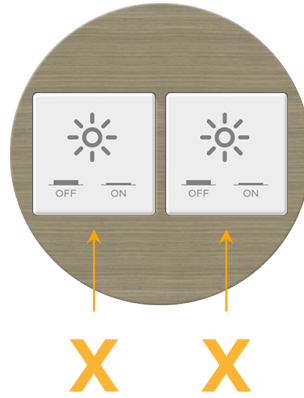

M-POWER-2T

AC POWER & DATA CONNECTIVITY SOLUTION

M-POWER-2TW-XX-BZ5ARNDSB

Distributed by

Mormax Company, Inc.

8 Westchester Plaza

Elmsford, NY 10523

914-699-0101

sales@mormax.com

mormax.com

Metro Light & Power's line of power & data solutions offers sophisticated design elements combined with greater ease of installation. Streamlined and low-profile, enhanced by side-exiting cords, our outlets advance the industry with their cutting edge look and feel. We believe flexibility is key, and we provide a variety of mounting options, including the ability to mount in limited spaces. Our outlets are available in many finishes and configurations, in addition to a custom color and finish capability for our clients.

Bezel Finish: **ANTIQUED ARCHITECTURAL BRONZE (ZINC/STEEL)**

Custom Finishes Available M-POWER-2TW-XX-BZ5ARNDSB

Features:

Module/Port Options:

- A Tamper Resistant AC Receptacle
- E USB-A & USB-C (20W)
- M Double USB-A (Fast Charging Ports - 18W)
- H HDMI
- 6 CAT 6
- 12 RJ 12
- X Switched AC
- Y 3-Way Switch (Low Voltage)
- V USB-C (45W High Speed Charging Port)
- S USB-C (25W High Speed Charging Port)
- R Switched AC (Rocker Switch)
- D Dimmer Switch

Plug:

Supplied with Low Profile Flat 45° Angle 120 VAC Plug

Optional Standard Straight 120 VAC Plug

Optional Straight 120 VAC Pass-through Plug

- CLEAN, COMPACT DESIGN
- STREAMLINED
- LOW PROFILE
- SIDE-EXITING CORDS
- PLUG & PLAY
- 6' AC CORD & PLUG (FLAT PLUG STANDARD)
- CUSTOMIZABLE CONFIGURATIONS AND FINISHES
- UL LISTED FOR MOUNTING IN FURNITURE
- 15A