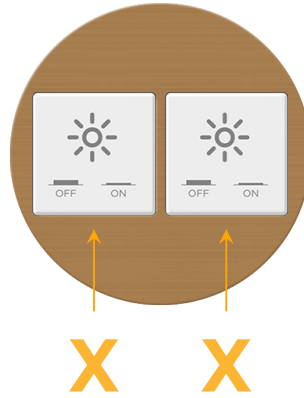

M-POWER-2T

AC POWER & DATA CONNECTIVITY SOLUTION

M-POWER-2TW-XX-BZ4RNDB

Distributed by

Mormax Company, Inc.

8 Westchester Plaza

Elmsford, NY 10523

914-699-0101

sales@mormax.com

mormax.com

Metro Light & Power's line of power & data solutions offers sophisticated design elements combined with greater ease of installation. Streamlined and low-profile, enhanced by side-exiting cords, our outlets advance the industry with their cutting edge look and feel. We believe flexibility is key, and we provide a variety of mounting options, including the ability to mount in limited spaces. Our outlets are available in many finishes and configurations, in addition to a custom color and finish capability for our clients.

Bezel Finish: **SOLID BRONZE BRUSHED**

Custom Finishes Available M-POWER-2TW-XX-BZ4RNDB

Features:

Module/Port Options:

- A Tamper Resistant AC Receptacle
- E USB-A & USB-C (20W)
- M Double USB-A (Fast Charging Ports - 18W)
- H HDMI
- 6 CAT 6
- 12 RJ 12
- X Switched AC
- Y 3-Way Switch (Low Voltage)
- V USB-C (45W High Speed Charging Port)
- S USB-C (25W High Speed Charging Port)
- R Switched AC (Rocker Switch)
- D Dimmer Switch

Plug:

Supplied with Low Profile Flat 45° Angle 120 VAC Plug

Optional Standard Straight 120 VAC Plug

Optional Straight 120 VAC Pass-through Plug

- CLEAN, COMPACT DESIGN
- STREAMLINED
- LOW PROFILE
- SIDE-EXITING CORDS
- PLUG & PLAY
- 6' AC CORD & PLUG (FLAT PLUG STANDARD)
- CUSTOMIZABLE CONFIGURATIONS AND FINISHES
- UL LISTED FOR MOUNTING IN FURNITURE
- 15A